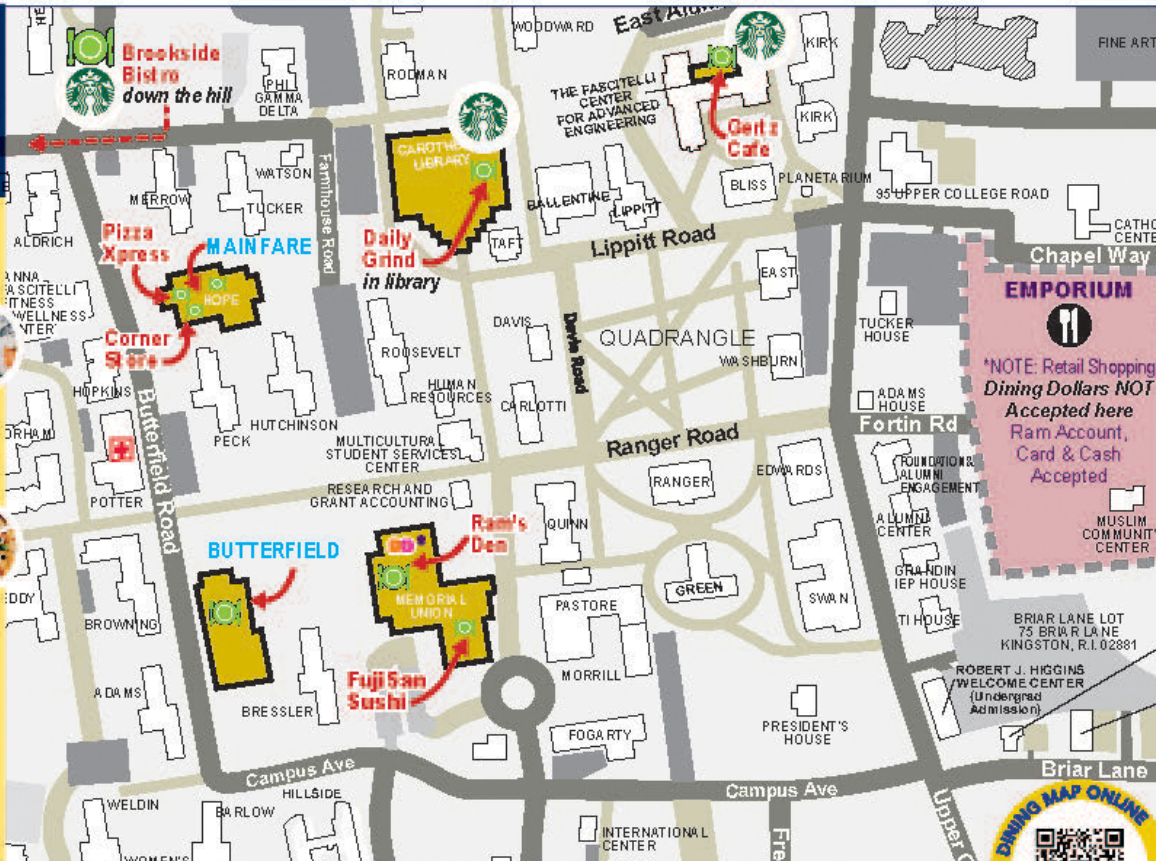

# DINING DOLLARS

HERE Avenue

- Brookside Bistro
- Corner Store
- Daily Grind
- FujiSan Sushi
- Junius "Babe" Gertz Cafe
- PizzaXpress
- Ram's Den
- Rhody Eatz Food Truck

All Dining Retail Outlets are open to the public.

**IMPORTANT!** Do not share your Student ID # as it would be the same as sharing your debit card number. The person whose name appears on the ID card is responsible for use of the card.

**EMPORIUM**

\*NOTE: Retail Shopping Dining Dollars NOT Accepted here  
Ram Accepted, Card & Cash Accepted