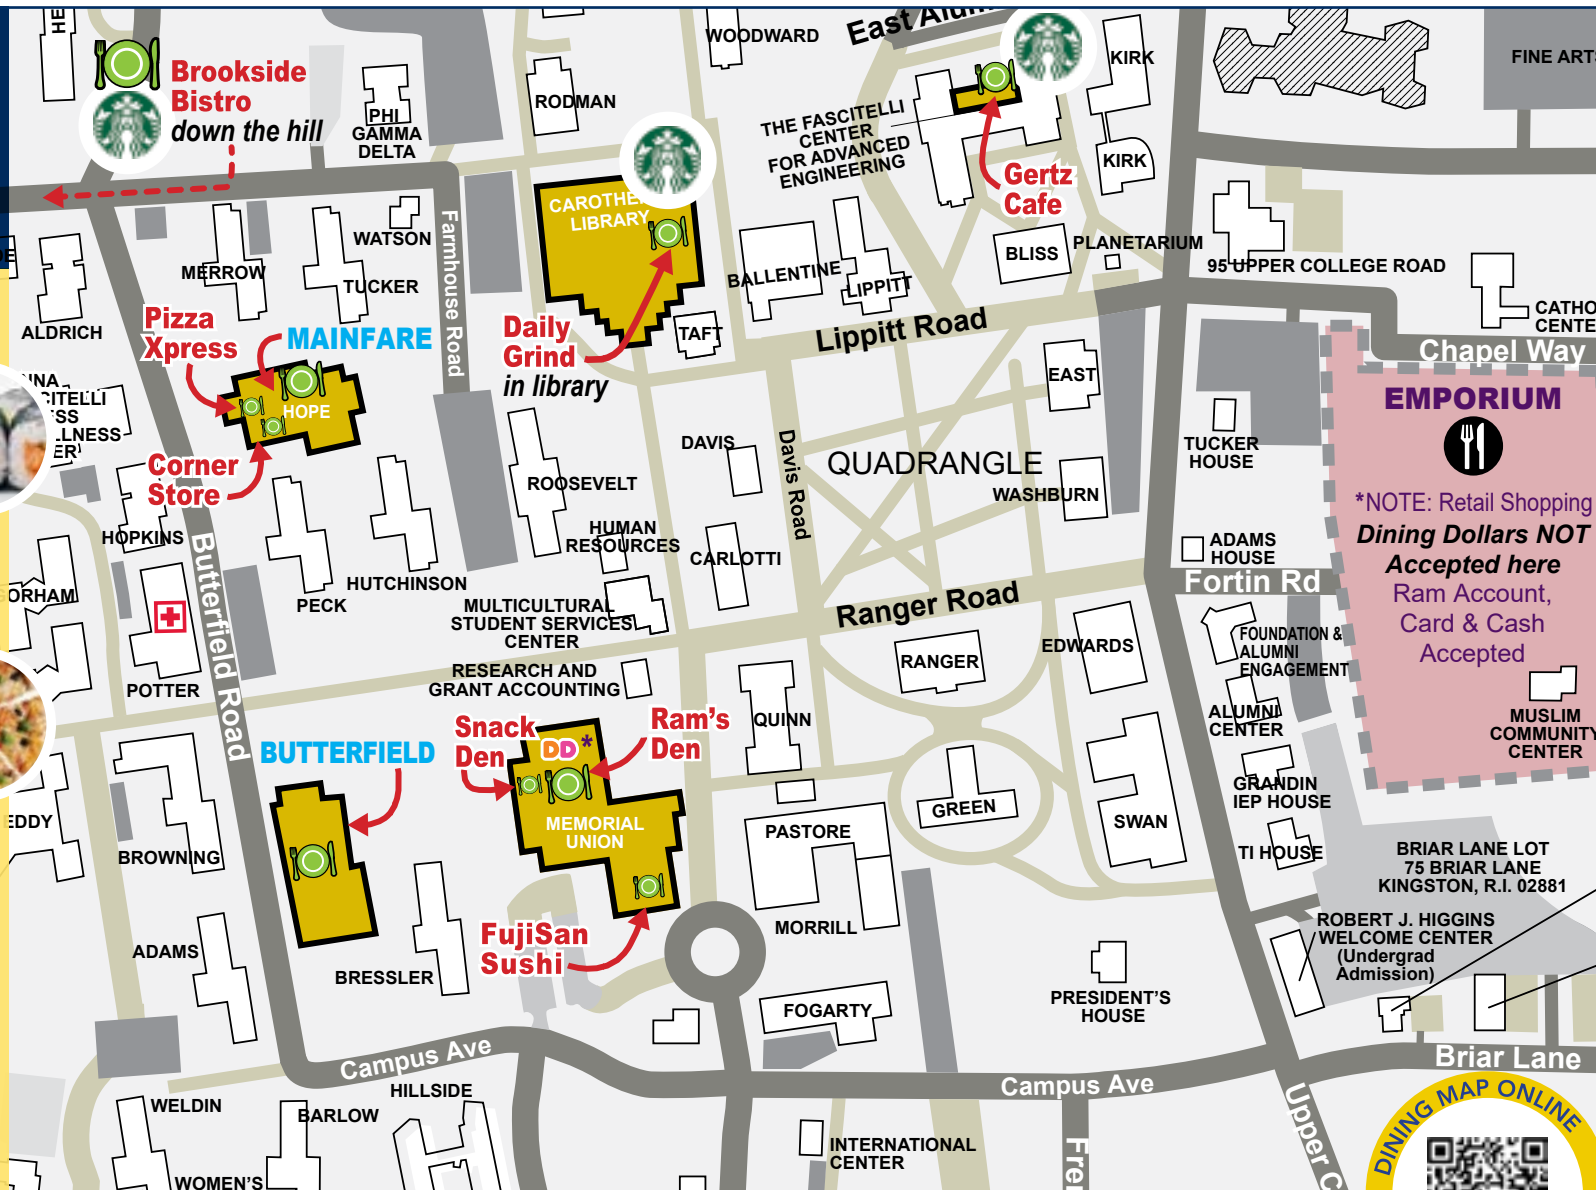

USE <sup>Bike Path</sup>  
**DINING DOLLARS**

HERE

- Brookside Bistro
- Corner Store
- Daily Grind
- FujiSan Sushi
- Junius "Babe" Gertz Cafe
- PizzaXpress
- Ram's Den
- Rhody EatZ Food Truck
- Snack Den

All Dining Retail Outlets are open to the public.

**IMPORTANT!** Do not share your Student ID # as it would be the same as sharing your debit card number. The person whose name appears on the ID card is responsible for use of the card.

**EMPORIUM**  
\*NOTE: Retail Shopping Dining Dollars NOT Accepted here  
Ram Account, Card & Cash Accepted

\*NOTE: Dining Dollars NOT Accepted at DD or Emporium.

Visit our website at [web.uri.edu/dining](http://web.uri.edu/dining) for all information about Dining Services, including locations, hours, news, full FAQs, and menus too!  
If you have questions please email us at: [dining@etal.uri.edu](mailto:dining@etal.uri.edu).