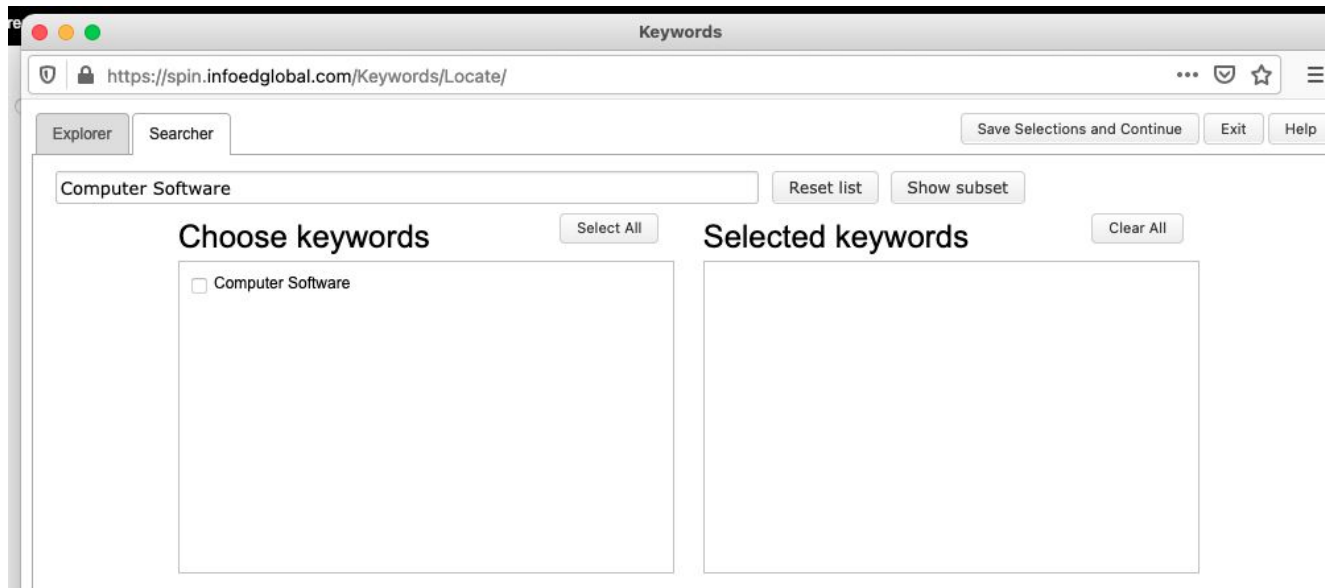

Keyword search:
“Searcher” allows you to type in
a word

Keyword search: “Explorer” shows you what’s available

The screenshot shows a web browser window titled "Keywords" with the URL <https://spin.infoedglobal.com/Keywords/Locate/>. The interface includes a navigation bar with "Explorer" and "Searcher" tabs, and buttons for "Save Selections and Continue", "Exit", and "Help". The main content area displays a three-level hierarchical tree structure: