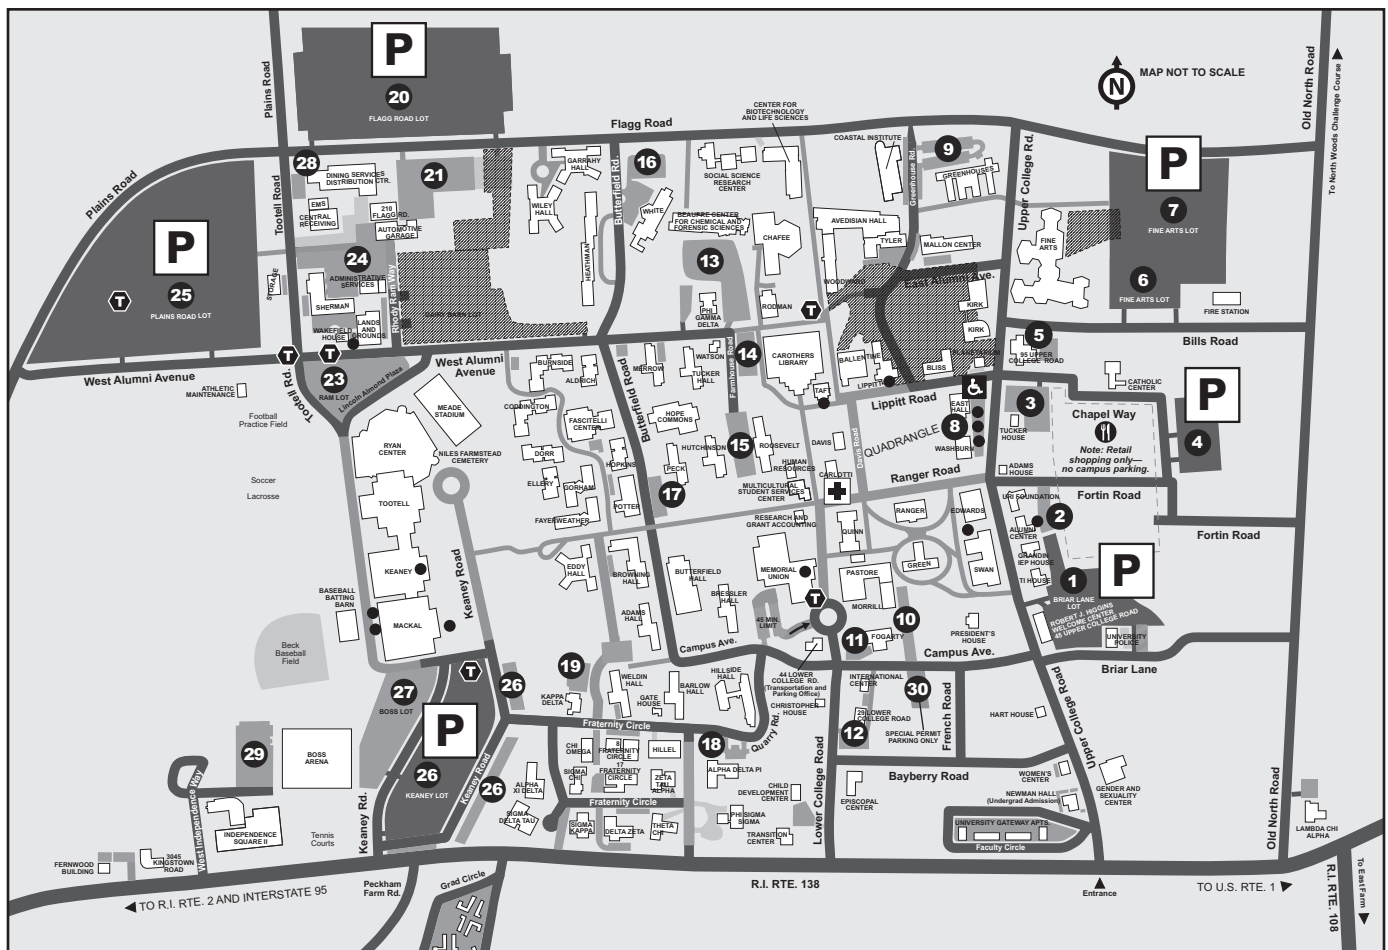

GETTING AROUND CAMPUS

Undergraduate Commencement Ceremonies
Sunday, May 19, 2019

Rhody Transportation will provide complimentary shuttles between the Quadrangle and all other Commencement venues and parking lots from 9 a.m. to 5 p.m.

STOPS/ROUTES FOR RHODY TRANSPORTATION

- Rhody Shuttle: Plains Road and RAM lots to the Quadrangle area and back
- Rhody Shuttle: Keaney and Boss Arena lots to the Memorial Union and back
- Rhody Vans: All lots to the ceremonies and Quadrangle areas

ADVISORIES

- Vehicle and pedestrian traffic will be heavy throughout the day.
- Do not drive between venues.
- Utilize shuttles to and from parking areas and Commencement venues.

DISABILITY ASSISTANCE

A Disability Services Station will be located next to East Hall (at the northeast corner of the Quadrangle). In addition, Disability Support Representatives will be located at each venue where college ceremonies take place (Mackal, Keaney, and Edwards). If the Rain Plan is in effect, Disability Support Representatives will also be available at Ryan Center.

- P General Commencement Parking
- T Transit Stops
- Disability Services Station
- 1-30 Parking Lots
- + First Aid (Carlotti Administration)
- R Restroom Facilities (Main Commencement)