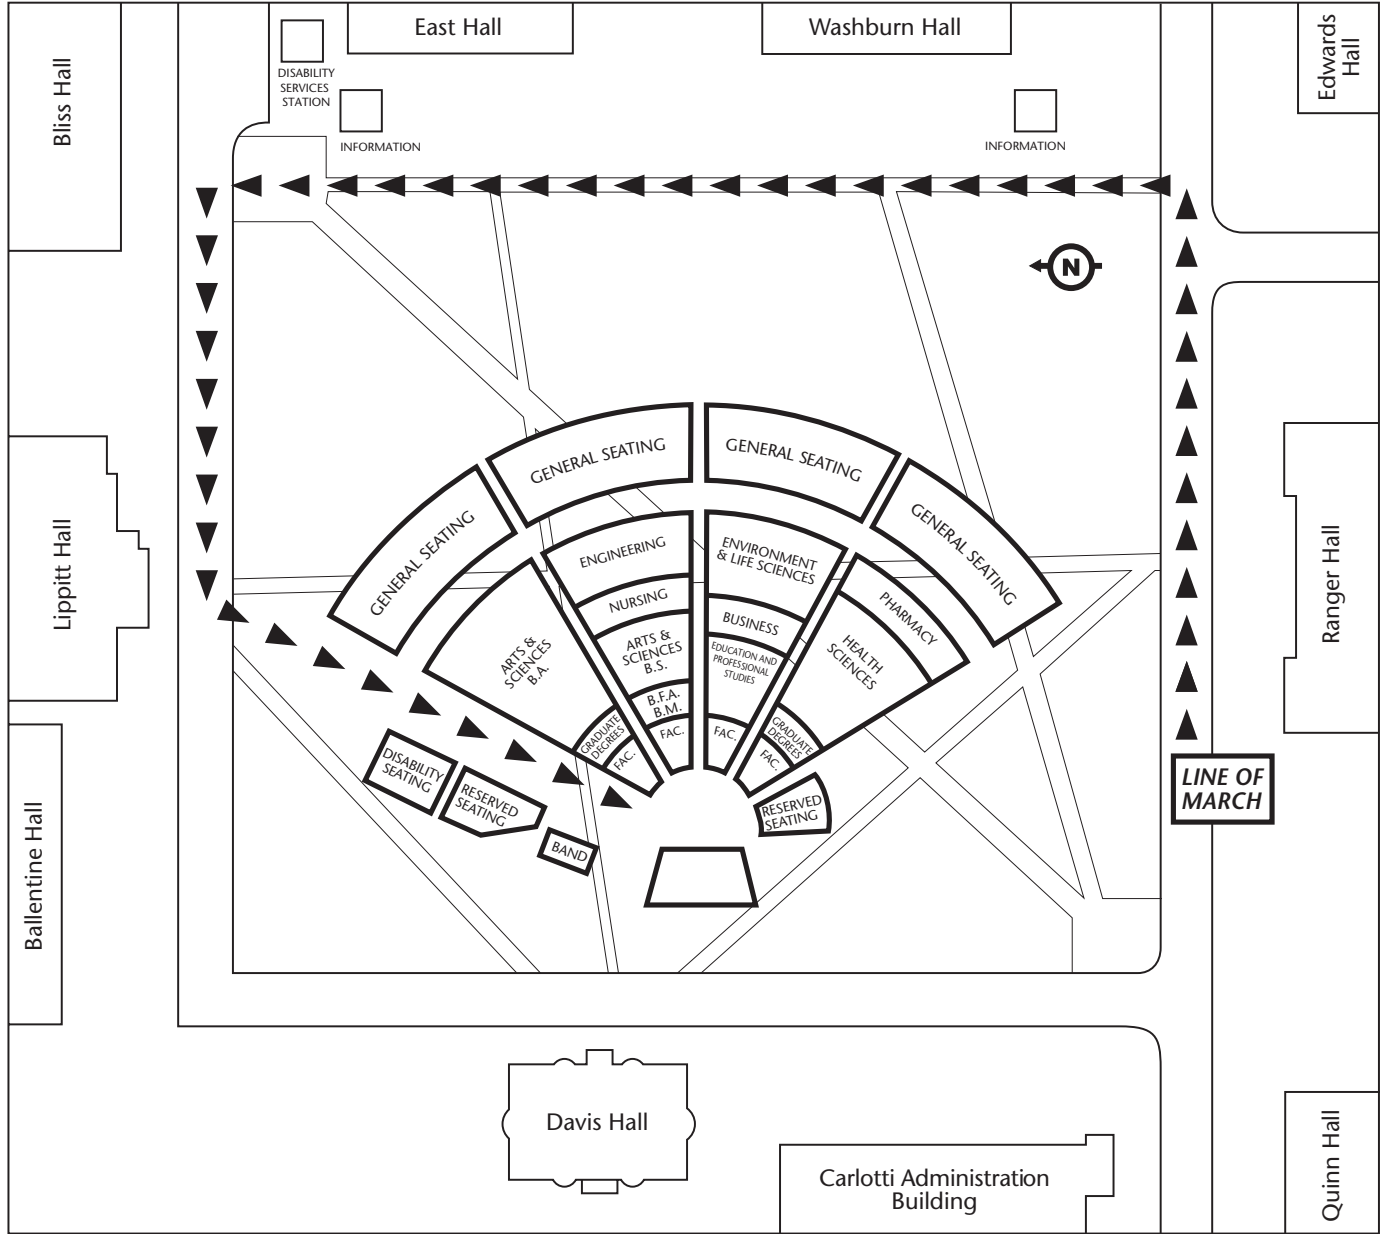

**MAIN COMMENCEMENT EXERCISES
SEATING AND LINE OF MARCH**

TASSEL COLORS FOR UNDERGRADUATE COLLEGES

Arts and Sciences, B.A.—<i>white</i>	Business—<i>drab (light brown)</i>	Health Sciences—<i>sage</i>
Arts and Sciences, B.S.—<i>golden yellow</i>	Education and Professional Studies—<i>light blue</i>	Nursing—<i>apricot</i>
Arts and Sciences, B.M.—<i>pink</i>	Engineering—<i>orange</i>	Pharmacy—<i>olive</i>
Arts and Sciences, B.F.A.—<i>brown</i>	Environment and Life Sciences, B.A.—<i>white</i>	
	Environment and Life Sciences, B.S.—<i>maize</i>