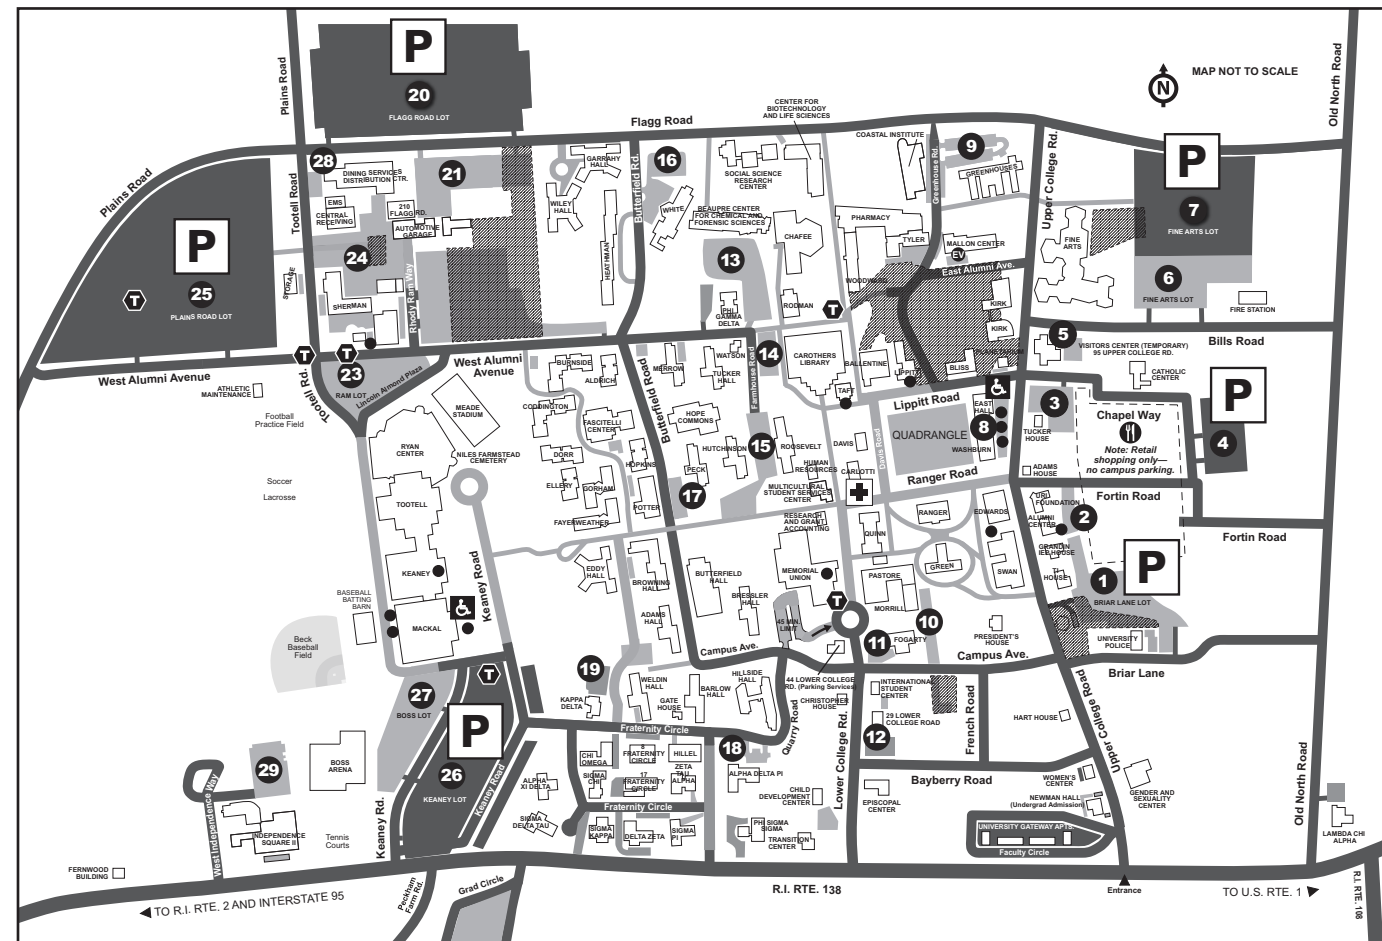

### DISABILITY SERVICES STATIONS

Located next to East Hall (at the northeast corner of the Quadrangle) and in front of Mackal Field House; or, in case of rain, at the Ryan Center (for ticket holders) and the Memorial Union Atrium.