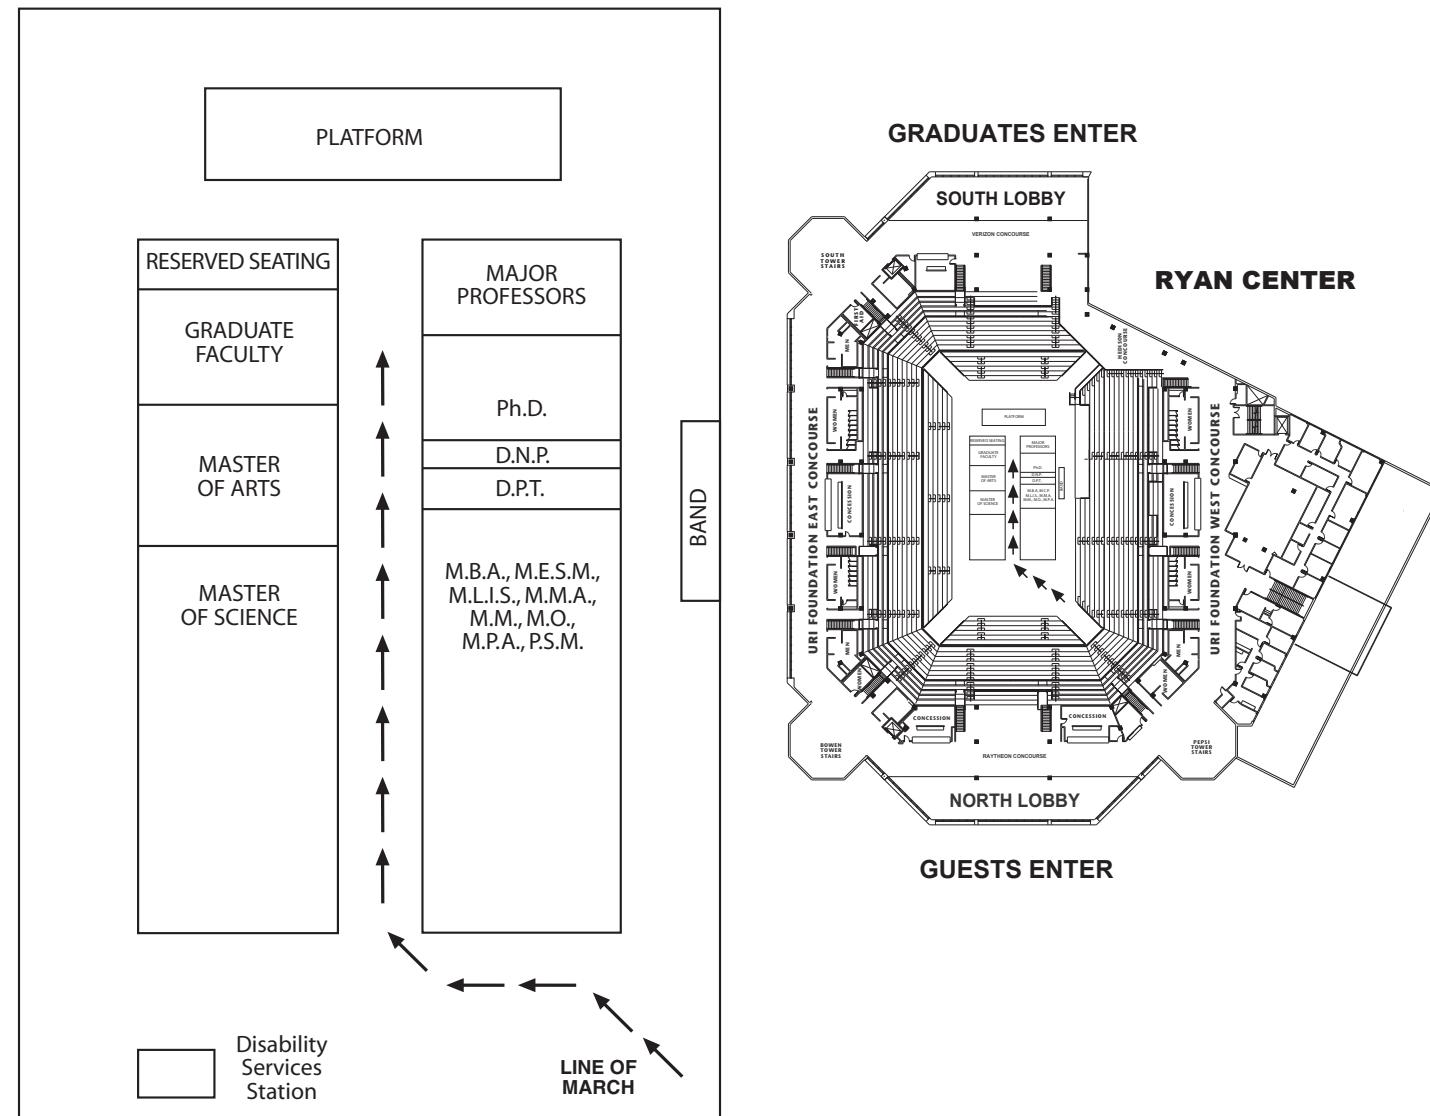

**GRADUATE COMMENCEMENT EXERCISES
SEATING AND LINE OF MARCH**

HOOD TRIM COLORS FOR GRADUATE DEGREE RECIPIENTS *Pharm.D. degrees are awarded during Sunday's Main Commencement Ceremony

Doctor of Philosophy, Ph.D.—<i>blue and white</i>	Master of Business Administration, M.B.A.—<i>drab (light brown)</i>	Master of Music, M.M.—<i>pink</i>
Doctor of Nursing Practice, D.N.P.—<i>apricot</i>	Master of Environmental Science and Management, M.E.S.M.—<i>gold</i>	Master of Oceanography, M.O.—<i>golden yellow</i>
Doctor of Pharmacy, Pharm.D.*—<i>black</i>	Master of Library and Information Studies, M.L.I.S.—<i>lemon</i>	Master of Public Administration, M.P.A.—<i>peacock blue</i>
Doctor of Physical Therapy, D.P.T.—<i>spruce green</i>	Master of Marine Affairs, M.M.A.—<i>white</i>	Professional Science Master's, P.S.M.—<i>gold</i>
Master of Arts, M.A.—<i>white</i>		
Master of Science, M.S.—<i>golden yellow</i>