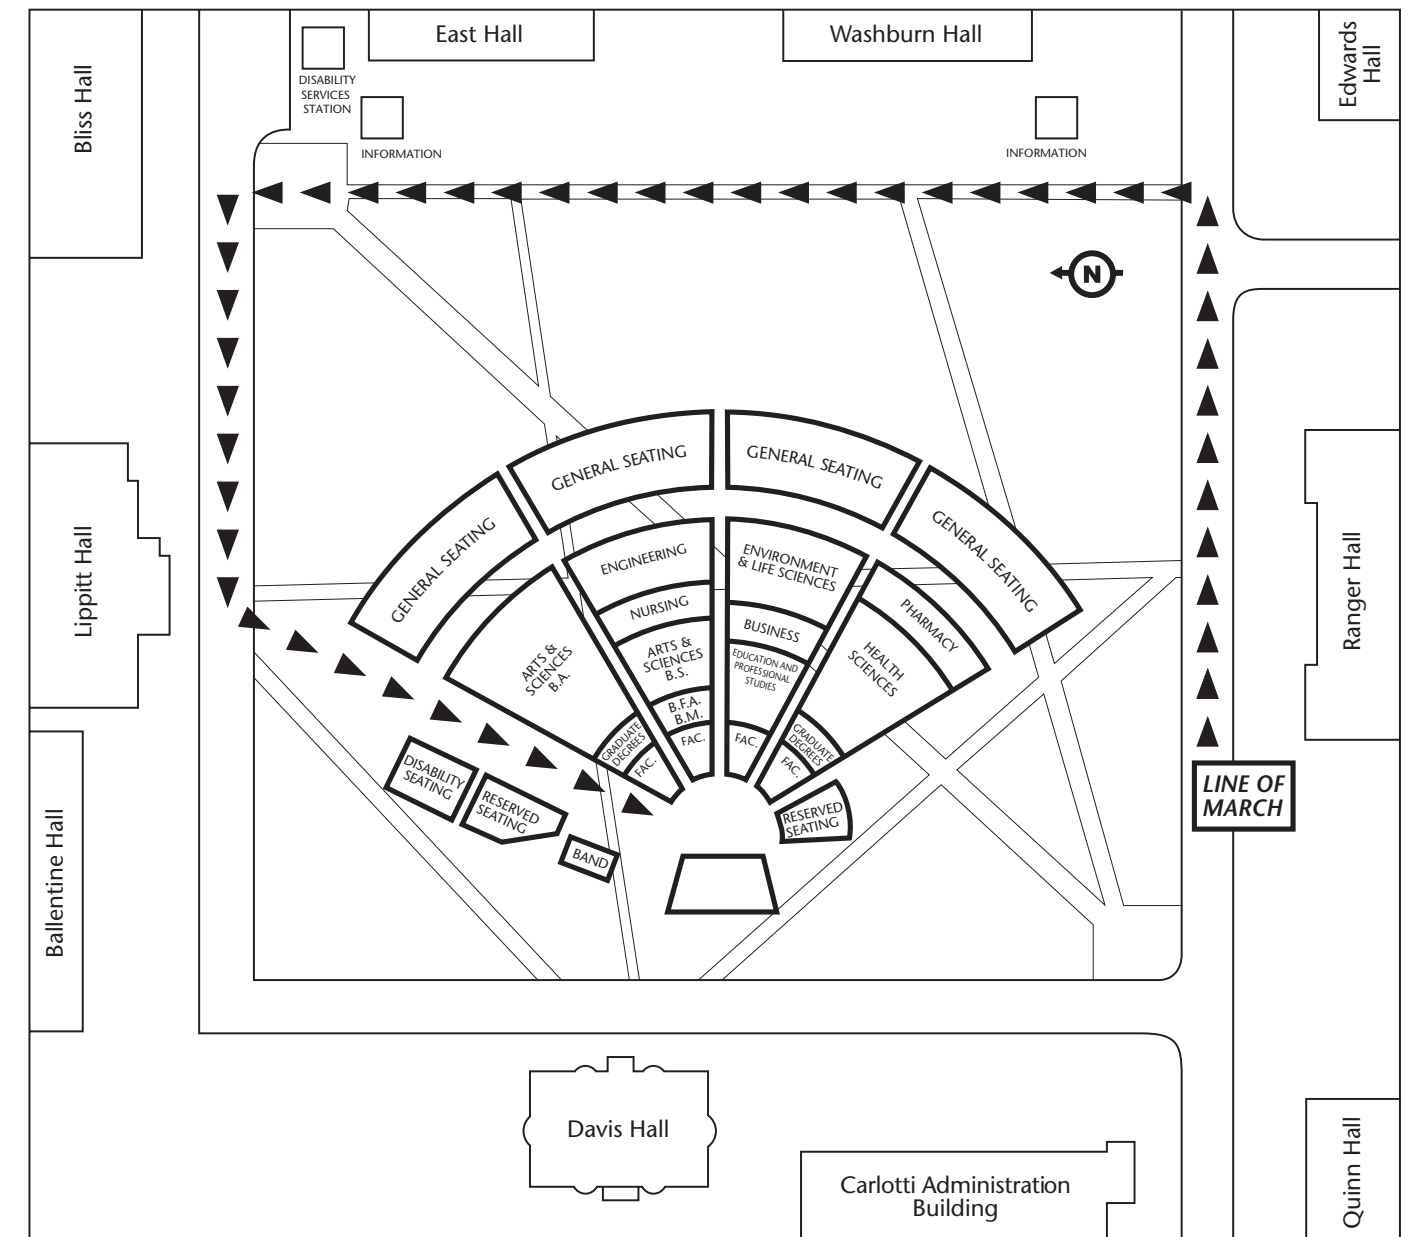

**MAIN COMMENCEMENT EXERCISES
SEATING AND LINE OF MARCH**

TASSEL COLORS FOR UNDERGRADUATE COLLEGES

Arts and Sciences, B.A.—<i>white</i>	Business—<i>drab (light brown)</i>	Health Sciences—<i>sage</i>
Arts and Sciences, B.S.—<i>golden yellow</i>	Education and Professional Studies—<i>light blue</i>	Nursing—<i>apricot</i>
Arts and Sciences, B.M.—<i>pink</i>	Engineering—<i>orange</i>	Pharmacy—<i>olive</i>
Arts and Sciences, B.F.A.—<i>brown</i>	Environment and Life Sciences—<i>maize</i>