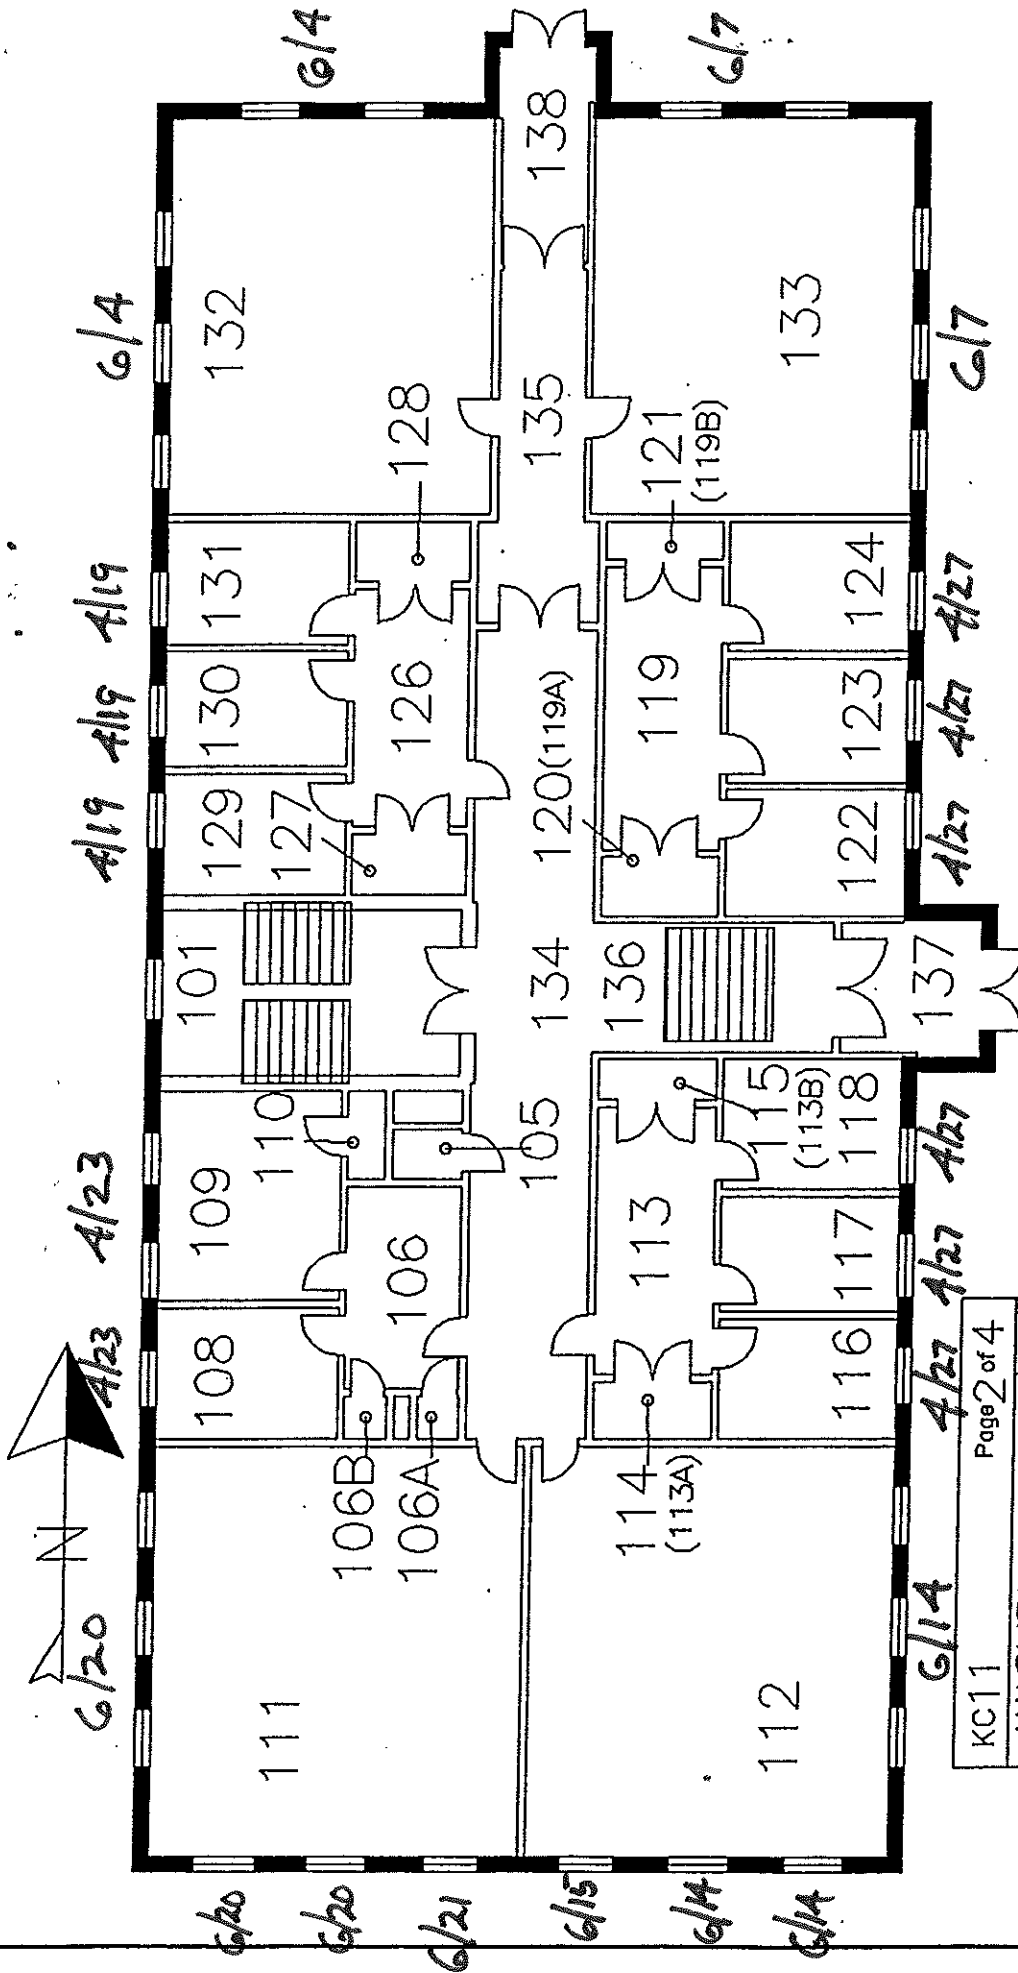

KC11	Page 1 of 4
WASHBURN HALL	
Building #1011	
BASEMENT FLOOR	Date: 19JUL94
Property Office	
University of Rhode Island	
Kingston, Rhode Island	M. LOBELLO
Drawn by: AMAR	Checked by:

* The information in parentheses represents those numbers posted either beside, over or on the door to that particular room, whenever it differs from the INSITE room numbers.

KC11	Page 2 of 4
WASHBURN HALL	
Building # 1011	
FIRST FLOOR	Date: 18JUL94
Property Office	
University of Rhode Island	
Kingston, Rhode Island	M. LOBELLO
Drawn by: AMAR	Checked by:

* The information in parentheses represents those numbers posted either beside, over or on the door to that particular room, whenever it differs from the INSITE room numbers.

KC11 Page 3 of 4
 WASHBURN HALL
 Building # 1011
 SECOND FLOOR Date: 18 JUL 94
 Property Office
 University of Rhode Island
 Kingston, Rhode Island
 Drawn by: AMAR Checked by: M. LOBELLO

G/12 *A/25* *A/25* *A/25* *5/29* *A/26* *A/26* *A/26*
 * The information in parentheses represents those numbers posted either beside over or on the door to that particular room, whenever it differs from the INSITE room numbers.