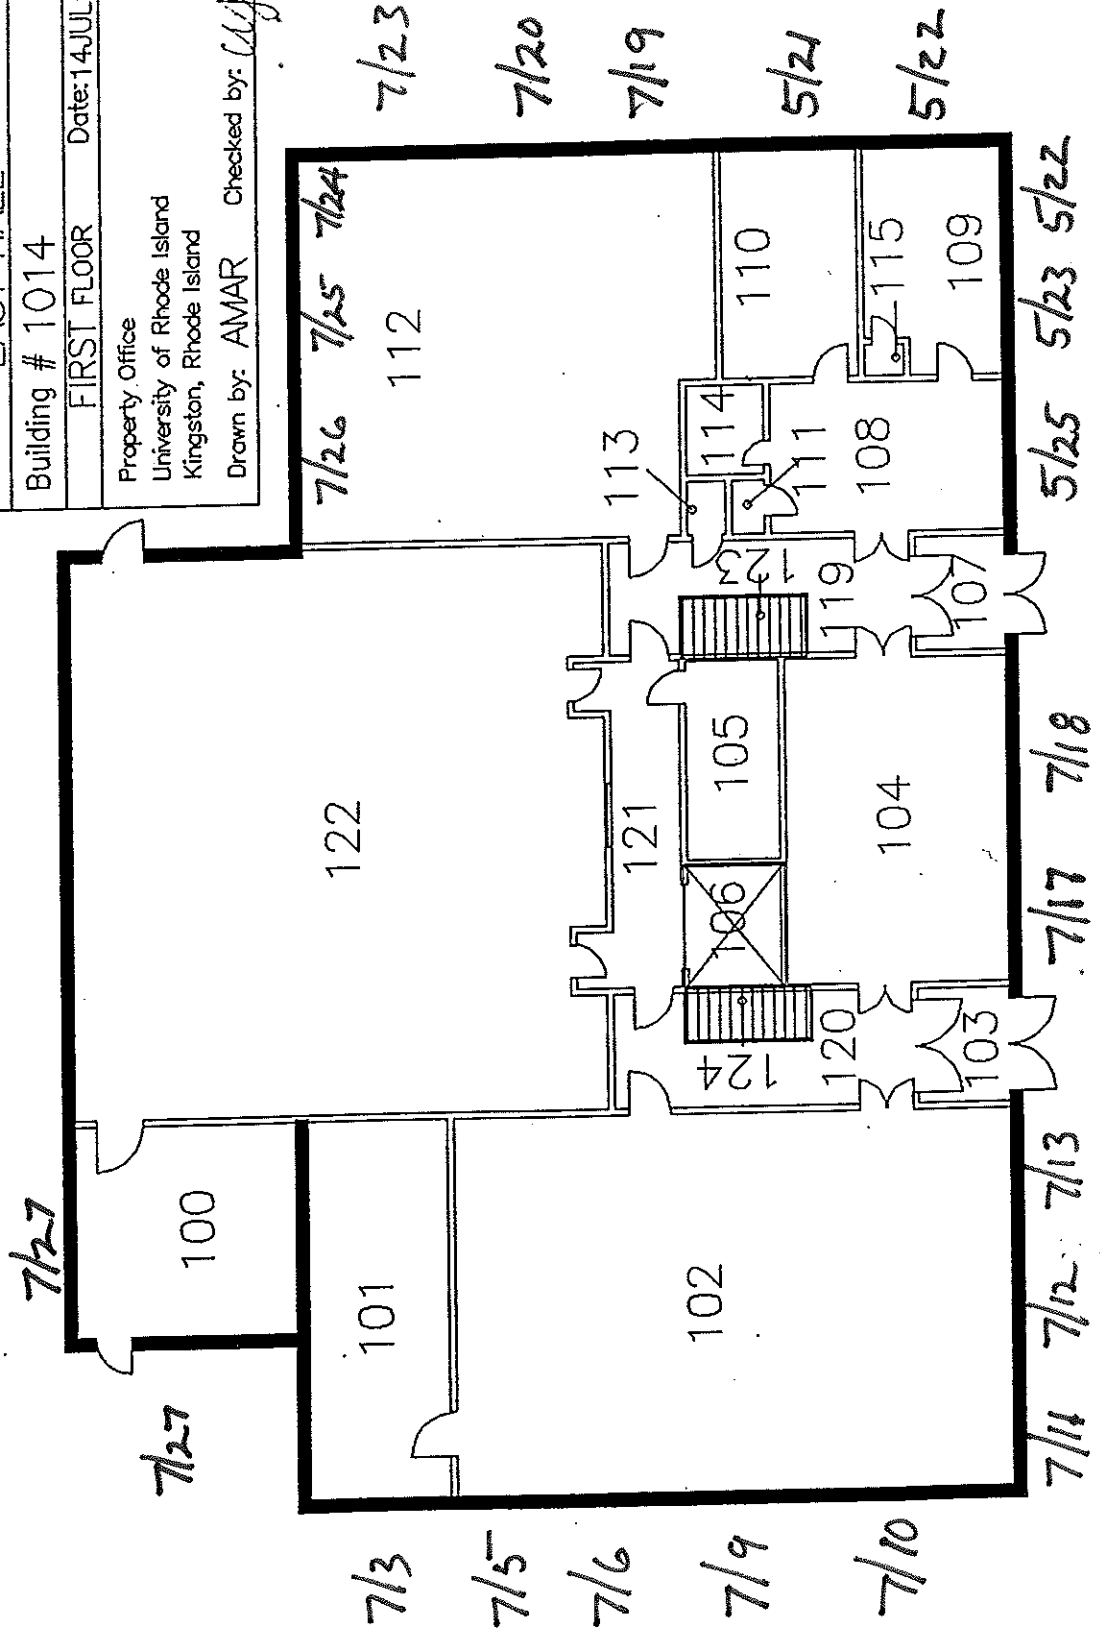

KC14	Page 2 of 5
EAST HALL	
Building # 1014	
FIRST FLOOR	Date: 14JUL94
Property Office University of Rhode Island Kingston, Rhode Island	
Drawn by: AMAR	Checked by: <i>[Signature]</i>