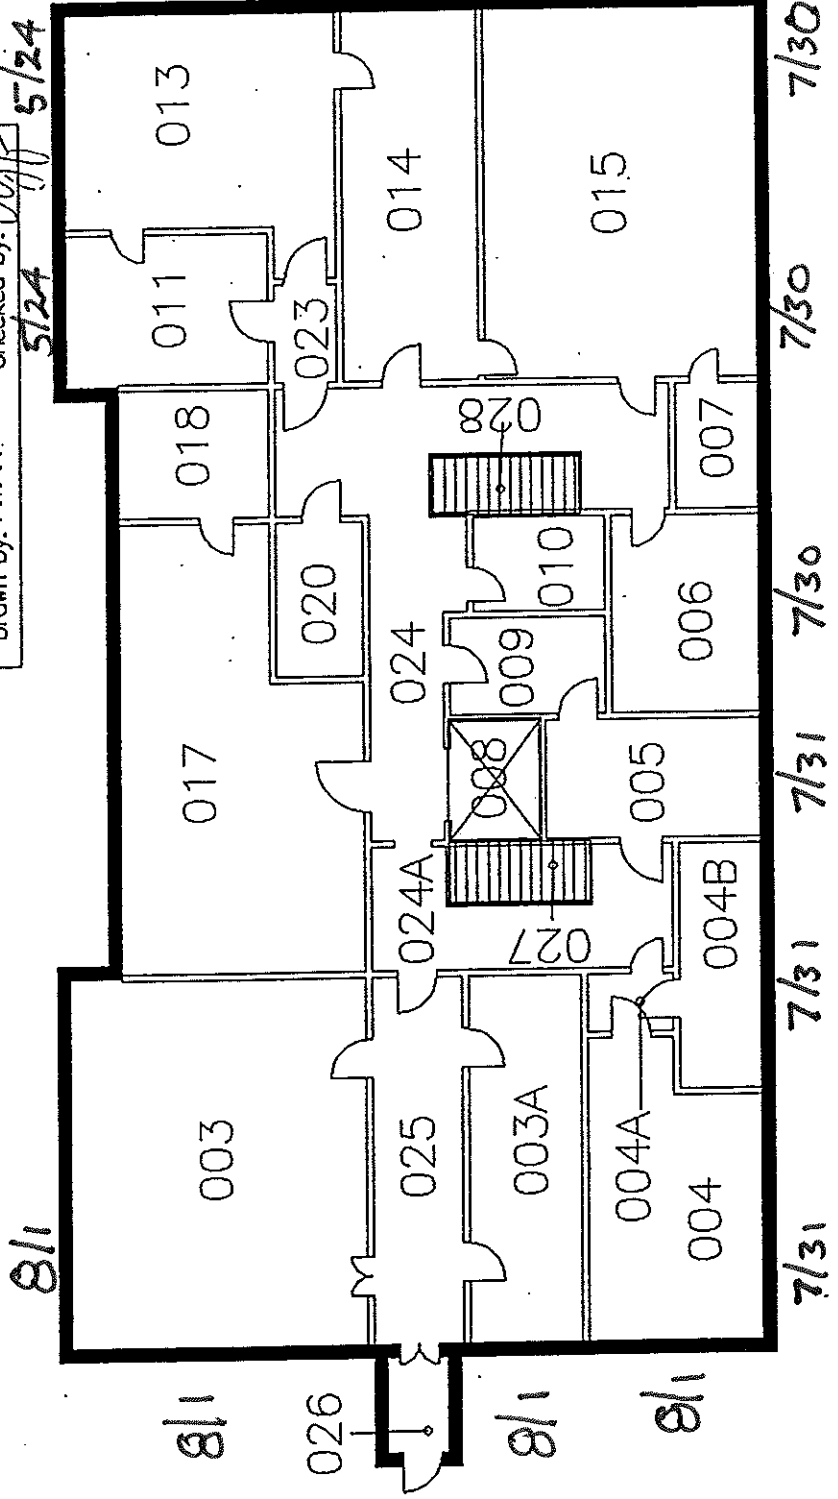

KC14	Page 1 of 5
EAST HALL	
Building #1014	
BASEMENT FLOOR	Date: 14JUL94
Property Office University of Rhode Island Kingston, Rhode Island	
Drawn by: AMAR.	Checked by: <i>CMK</i>

5/24 *5/24*