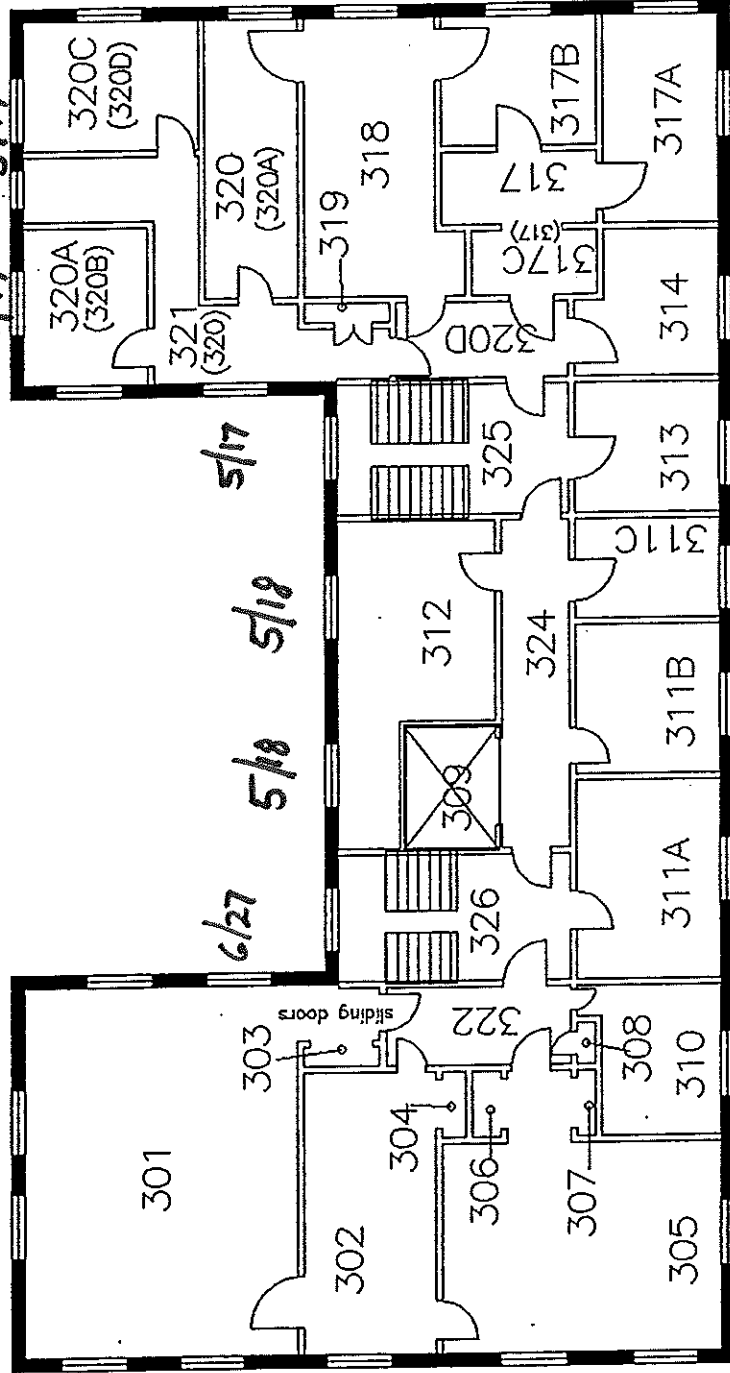

KC14	Page 4 of 5
EAST HALL	
Building #1014	
THIRD FLOOR	Date: 15 JUL 94
Property Office University of Rhode Island Kingston, Rhode Island	
Drawn by: AMAR	Checked by: <i>CAF</i>

6/27

6/27

5/14

6/27

* The information in parentheses represents those numbers either beside, over or on the door to that particular room, whenever it differs from the INSITE room numbers.

6/28 5/14 5/14 5/14 5/14 5/1

5/1 5/1