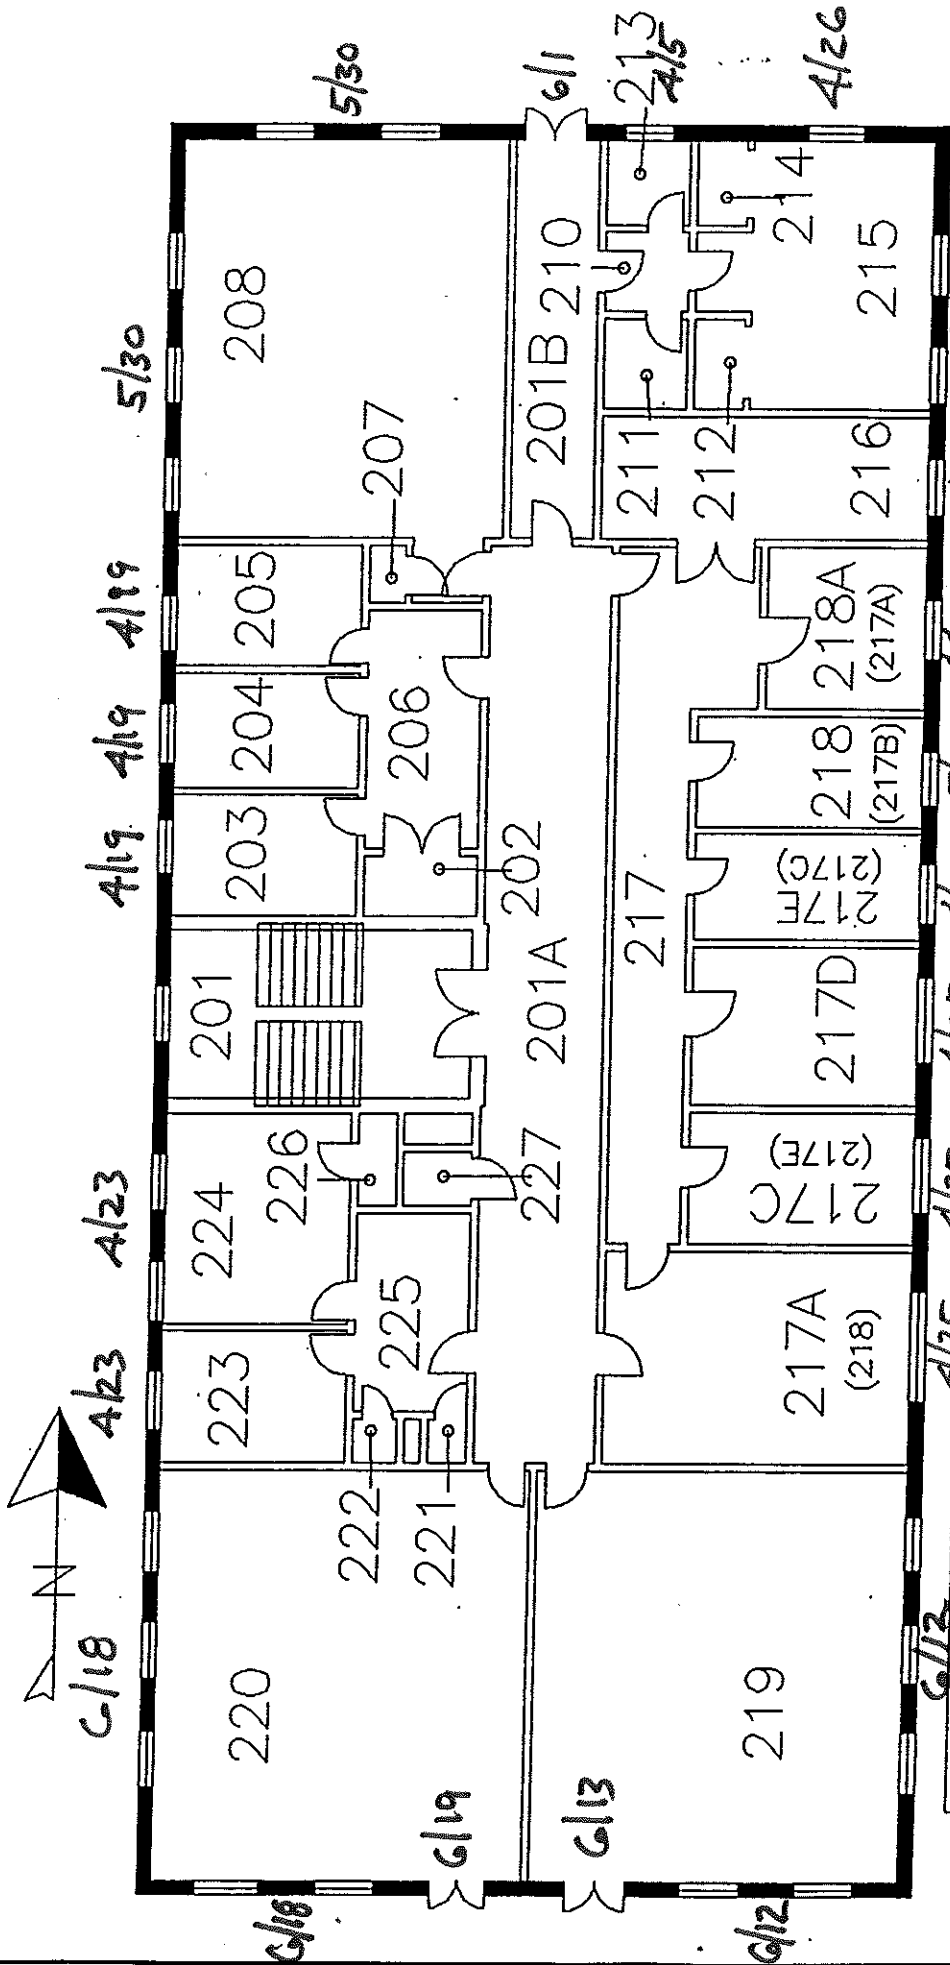

KC11	Page 1 of 4
WASHBURN HALL	
Building #1011	
BASEMENT FLOOR	Date: 19JUL94
Property Office	
University of Rhode Island	
Kingston, Rhode Island	M. LOBELLO
Drawn by: AMAR	Checked by:

* The information in parentheses represents those numbers posted either beside, over or on the door to that particular room, whenever it differs from the INSITE room numbers.

KC11	Page 2 of 4
WASHBURN HALL	
Building # 1011	
FIRST FLOOR	Date: 18JUL94
Property Office	
University of Rhode Island	
Kingston, Rhode Island	M. LOBELLO
Drawn by: AMAR	Checked by:

* The information in parentheses represents those numbers posted either beside, over or on the door to that particular room, whenever it differs from the INSITE room numbers.

KC11 Page 3 of 4
 WASHBURN HALL
 Building # 1011
 SECOND FLOOR Date: 18 JUL 94
 Property Office
 University of Rhode Island
 Kingston, Rhode Island
 Drawn by: AMAR Checked by: M. LOBELLO

G/12 *A/25* *A/25* *A/25* *5/29* *A/26* *A/26* *A/26*
 * The information in parentheses represents those numbers posted either beside over or on the door to that particular room, whenever it differs from the INSITE room numbers.