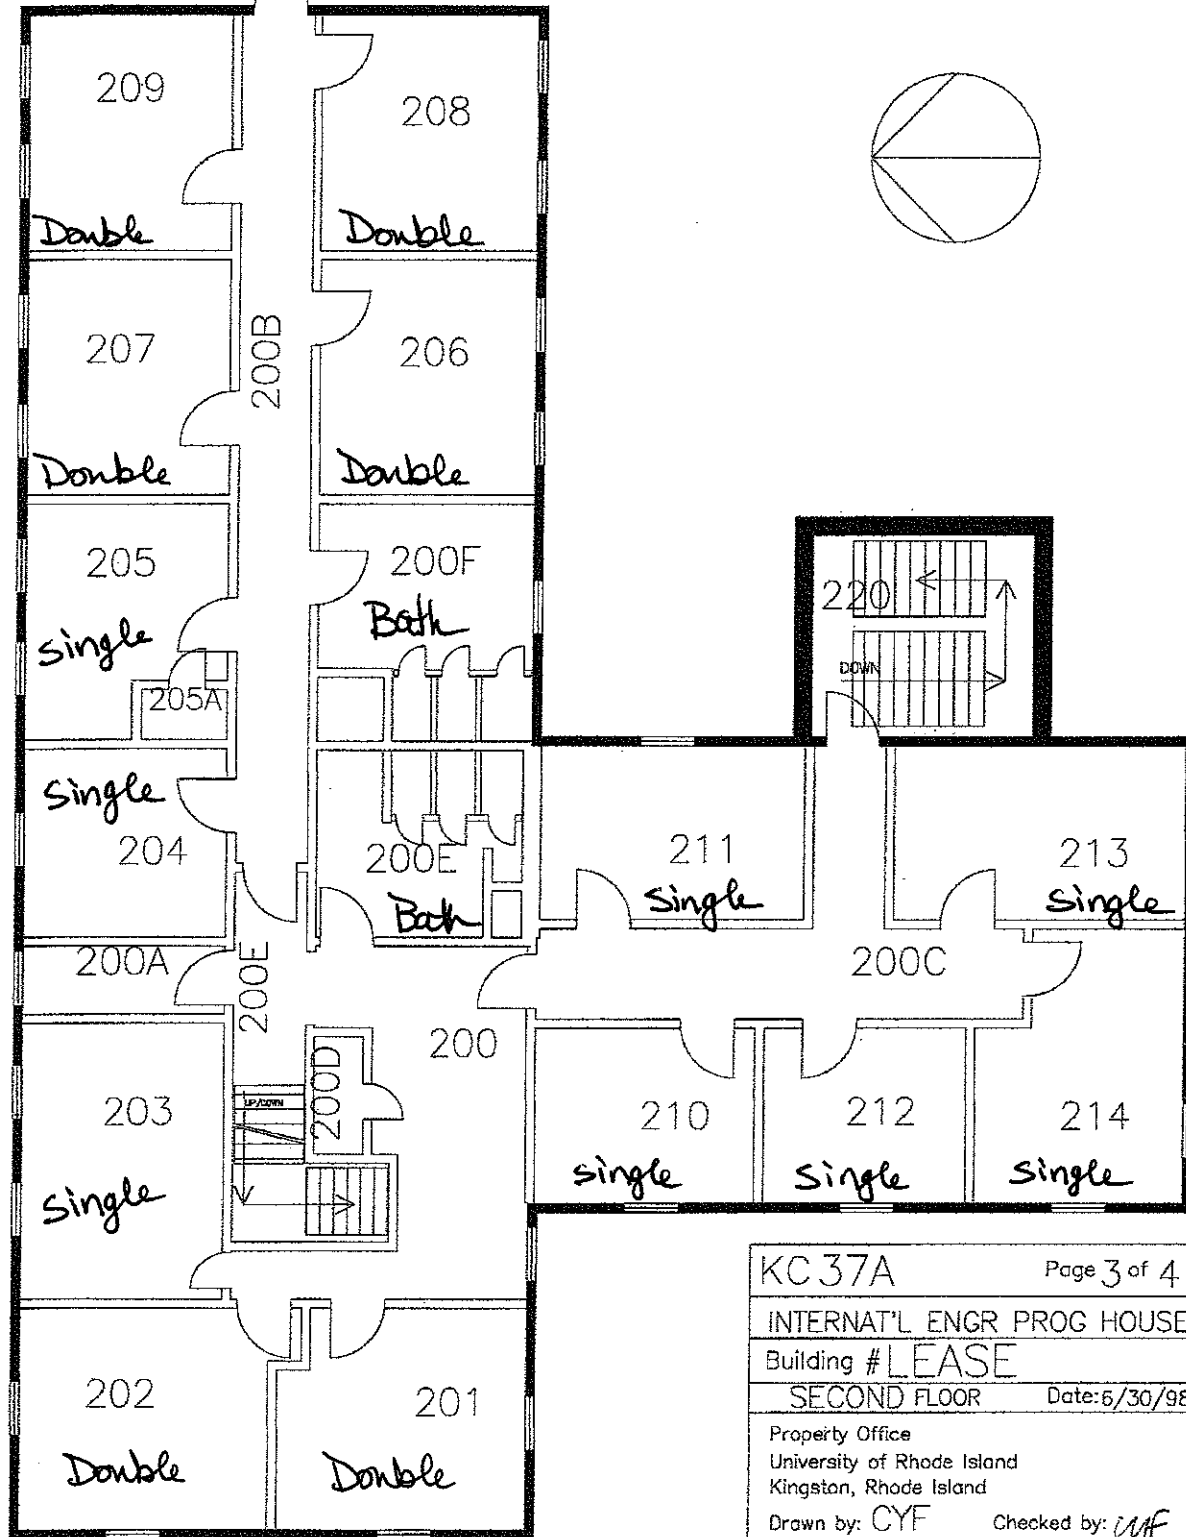

UNIVERSITY OF
Rhode Island

IEP House

KC37A	Page 2 of 4
INTERNAT'L ENGR PROG HOUSE	
Building # LEASE	
FIRST FLOOR	Date 6/30/98
Property Office University of Rhode Island Kingston, Rhode Island	
Drawn by: CYE	Checked by: <i>cmf</i>

JEP House

FIRE EXIT LADDER

KC 37A	Page 3 of 4
INTERNAT'L ENGR PROG HOUSE	
Building # LEASE	
SECOND FLOOR	Date: 6/30/98
Property Office University of Rhode Island Kingston, Rhode Island	
Drawn by: CYF	Checked by: WAF

IEP House

KC 37A	Page 4 of 4
INTERNAT'L ENGR PROG HOUSE	
Building # LEASE	
THIRD FLOOR	Date: 6/30/98
Property Office University of Rhode Island Kingston, Rhode Island	
Drawn by: CYF	Checked by: <i>cmf</i>