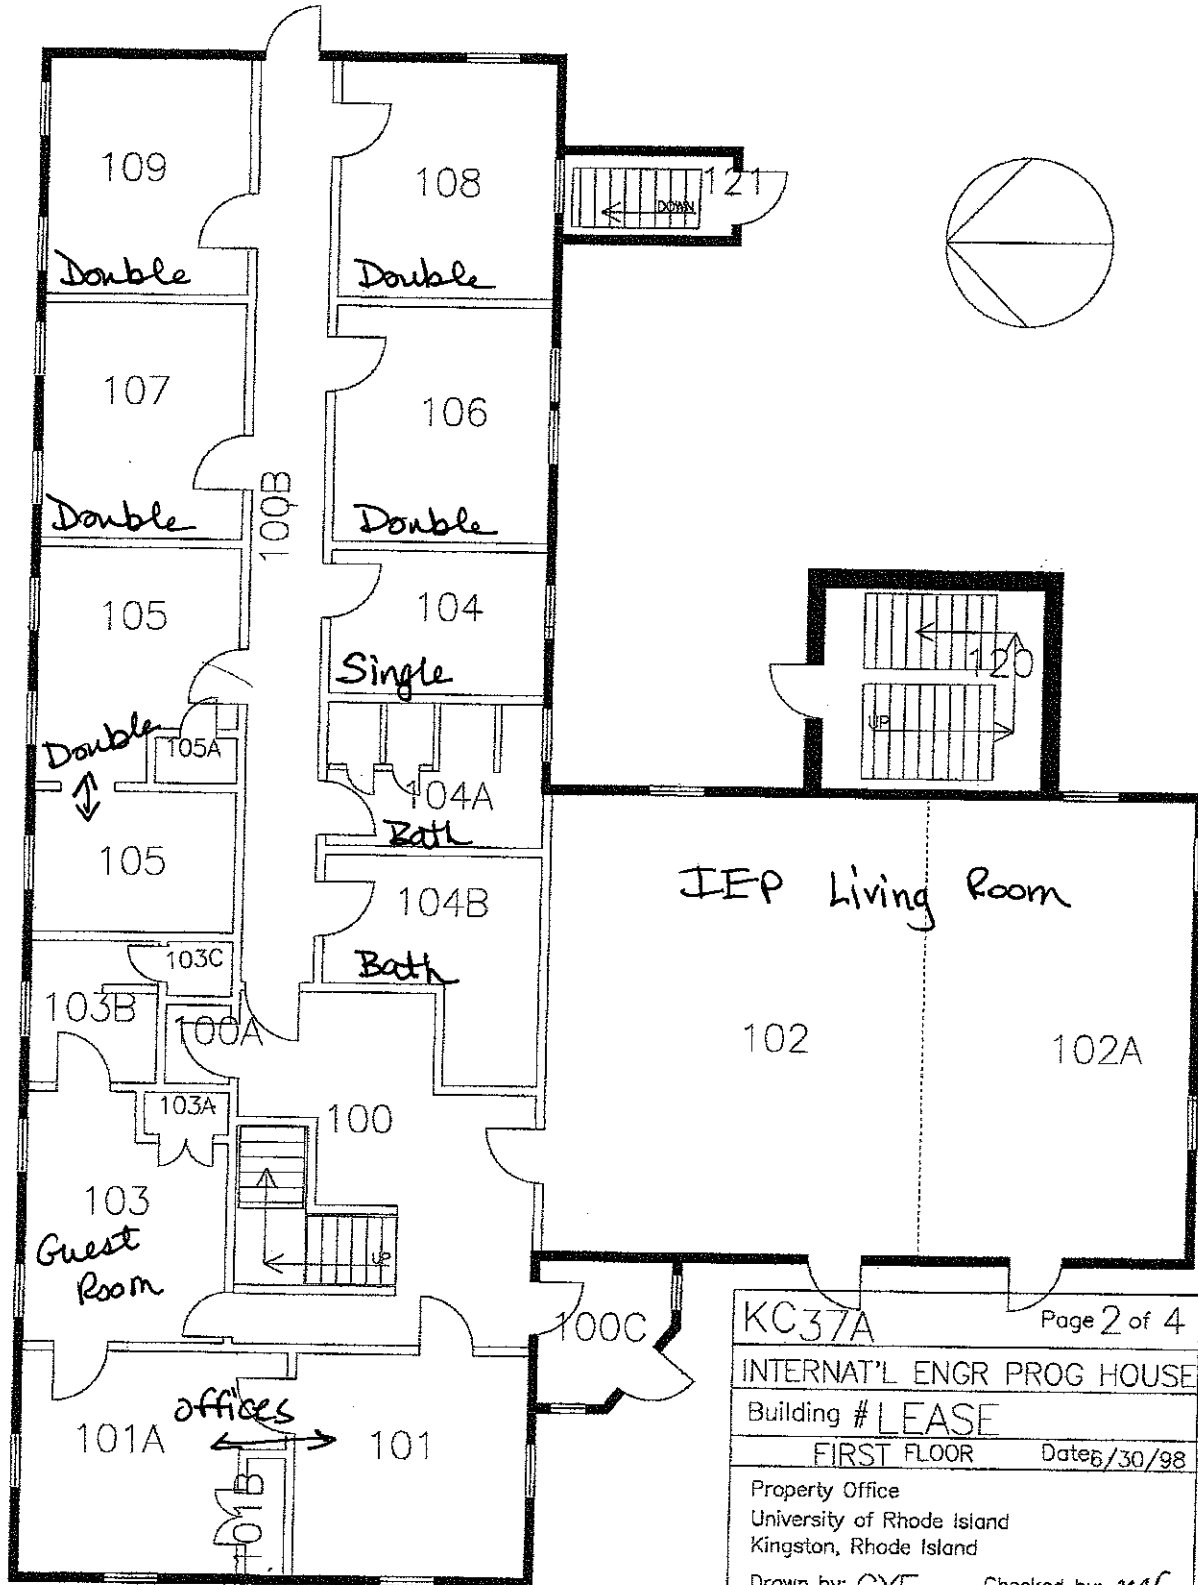

UNIVERSITY OF
Rhode Island

IEP House

KC37A	Page 2 of 4
INTERNAT'L ENGR PROG HOUSE	
Building # LEASE	
FIRST FLOOR	Date 6/30/98
Property Office University of Rhode Island Kingston, Rhode Island	
Drawn by: CYE	Checked by: <i>cmf</i>

JEP House

FIRE EXIT LADDER

KC 37A	Page 3 of 4
INTERNAT'L ENGR PROG HOUSE	
Building # LEASE	
SECOND FLOOR	Date: 6/30/98
Property Office University of Rhode Island Kingston, Rhode Island	
Drawn by: CYF	Checked by: WAF

IEP House

KC 37A	Page 4 of 4
INTERNAT'L ENGR PROG HOUSE	
Building # LEASE	
THIRD FLOOR	Date: 6/30/98
Property Office University of Rhode Island Kingston, Rhode Island	
Drawn by: CYF	Checked by: <i>cmf</i>