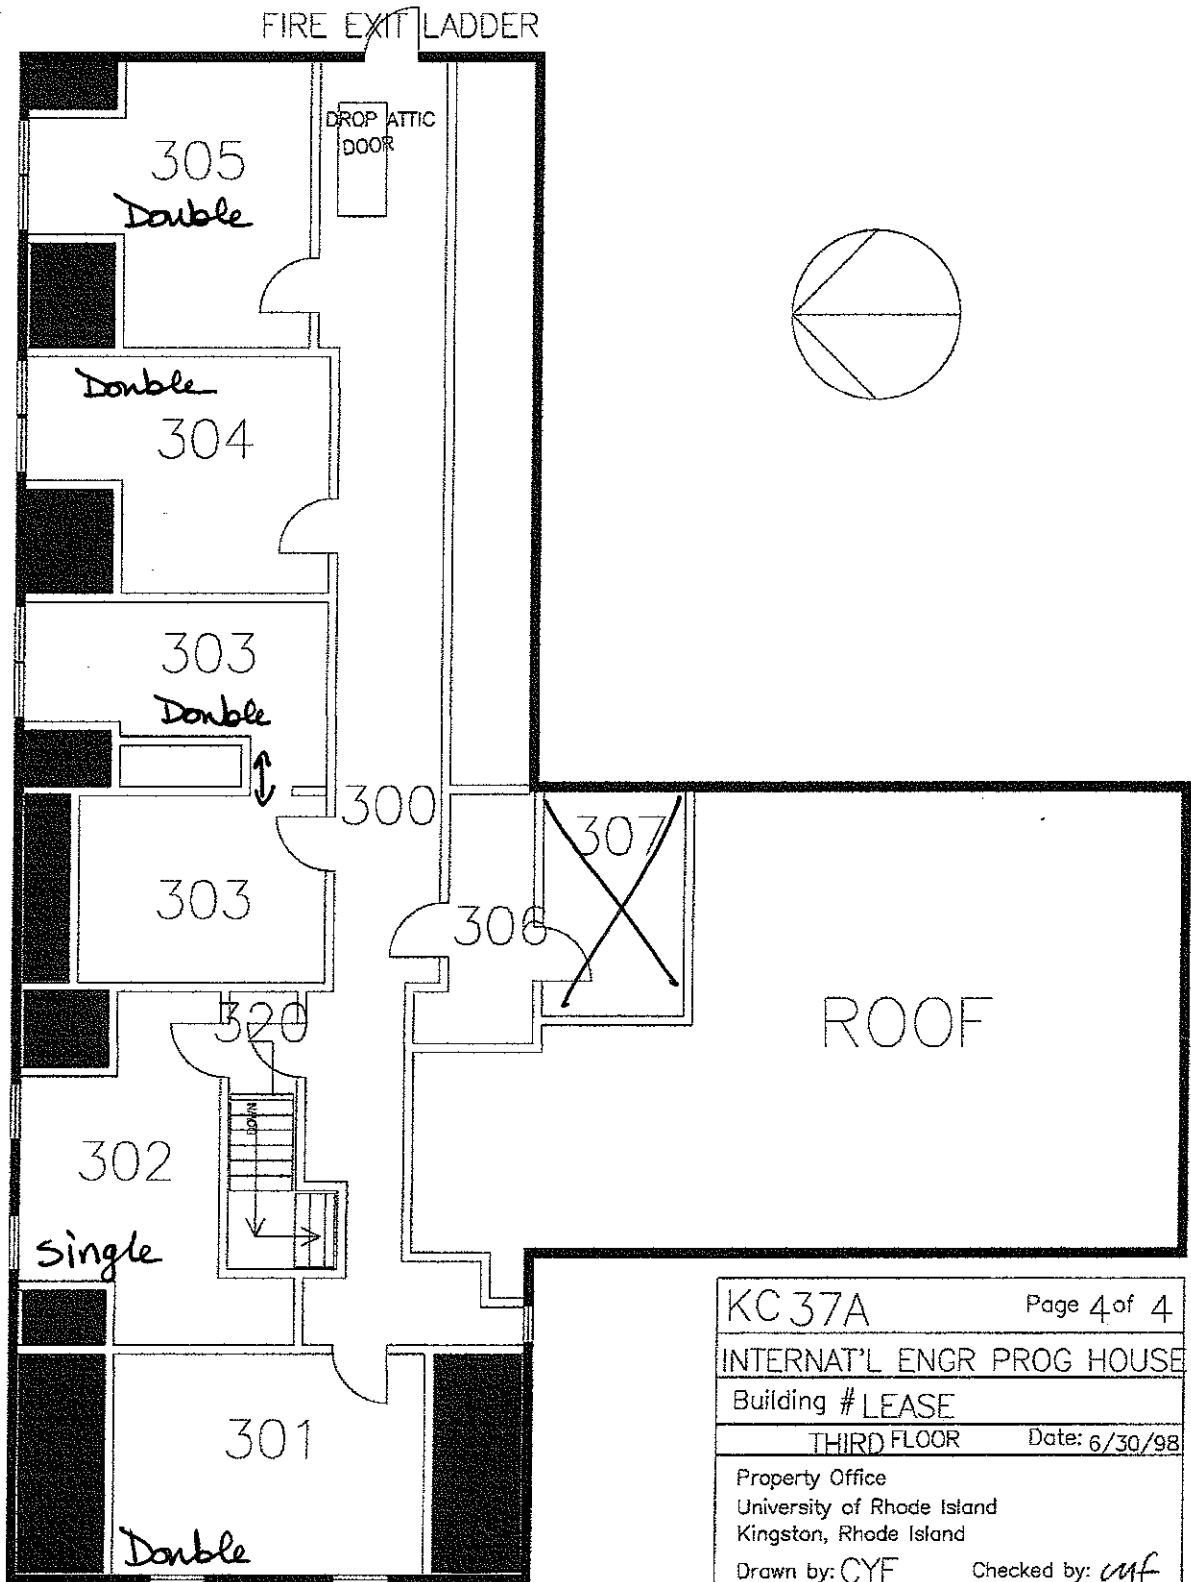

UNIVERSITY OF
Rhode Island

IEP House

KC37A	Page 2 of 4
INTERNAT'L ENGR PROG HOUSE	
Building # LEASE	
FIRST FLOOR	Date 6/30/98
Property Office University of Rhode Island Kingston, Rhode Island	
Drawn by: CYE	Checked by: <i>cmf</i>

JEP House

FIRE EXIT LADDER

KC 37A	Page 3 of 4
INTERNAT'L ENGR PROG HOUSE	
Building # LEASE	
SECOND FLOOR	Date: 6/30/98
Property Office University of Rhode Island Kingston, Rhode Island	
Drawn by: CYF	Checked by: WAF

IEP House

KC 37A	Page 4 of 4
INTERNAT'L ENGR PROG HOUSE	
Building # LEASE	
THIRD FLOOR	Date: 6/30/98
Property Office University of Rhode Island Kingston, Rhode Island	
Drawn by: CYF	Checked by: <i>cmf</i>