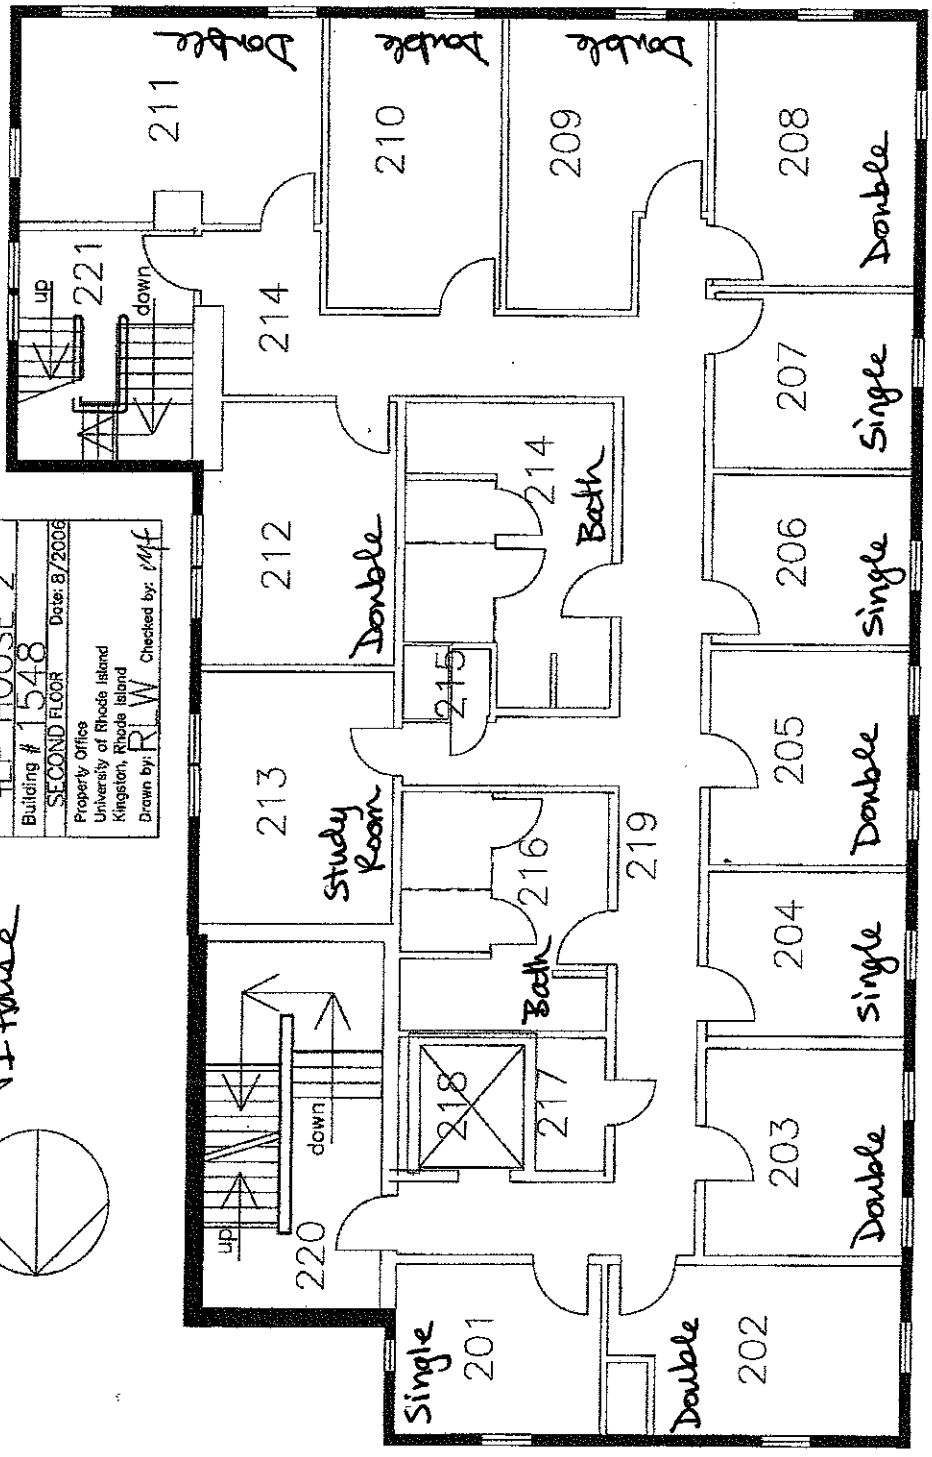

KC48C Page 2 of 4
~~TI HOUSE 2~~
 Building #1548
 FIRST FLOOR Date: 8/2006
 Property Office
 University of Rhode Island
 Kingston, Rhode Island
 Drawn by: RLW Checked by: MFC

TI House

TI House

KC 48C	Page 3 of 4
HP HOUSE 2	
Building # 1548	
SECOND FLOOR	Date: 8/2006
Property: Offices University of Rhode Island Kingston, Rhode Island	
Drawn by: RLW	Checked by: Mf

TI House

KC48C	Page 4 of 4
FF HOUSE 2	
Building #1548	
THIRD FLOOR	Date: 8/2008
Property Office University of Rhode Island Kingston, Rhode Island	
Drawn by: RLW	Checked by: GJF