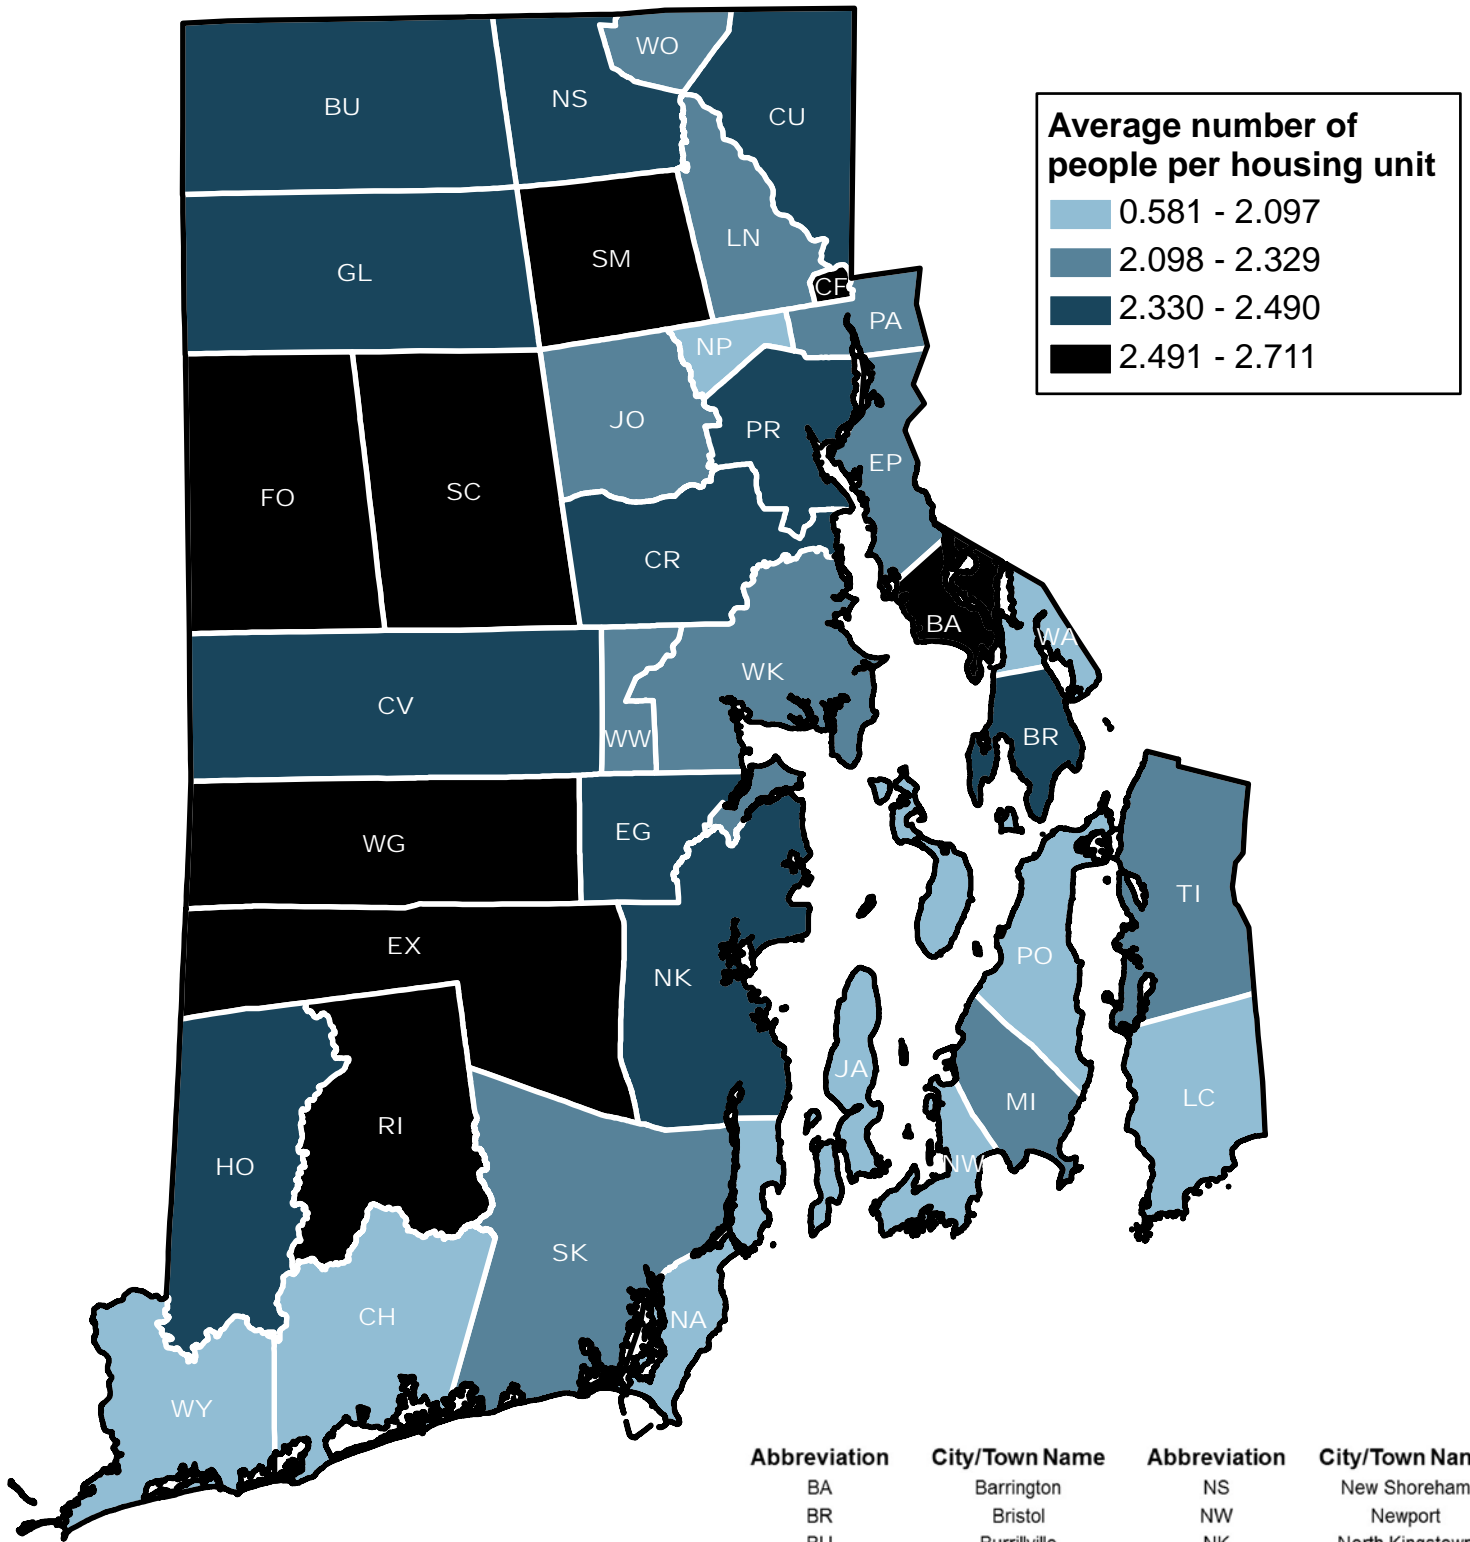

Abbreviation	City/Town Name	Abbreviation	City/Town Name
BA	Barrington	NS	New Shoreham
BR	Bristol	NW	Newport
BU	Burrillville	NK	North Kingstown
CF	Central Falls	NP	North Providence
CH	Charlestown	NS	North Smithfield
CV	Coventry	PA	Pawtucket
CR	Cranston	PO	Portsmouth
CU	Cumberland	PR	Providence
EG	East Greenwich	RI	Richmond
EP	East Providence	SC	Scituate
EX	Exeter	SM	Smithfield
FO	Foster	SK	South Kingstown
GL	Glocester	TI	Tiverton
HO	Hopkinton	WA	Warren
JA	Jamestown	WK	Warwick
JO	Johnston	WG	West Greenwich
LN	Lincoln	WW	West Warwick
LC	Little Compton	WY	Westerly
MI	Middletown	WO	Woonsocket
NA	Narragansett		