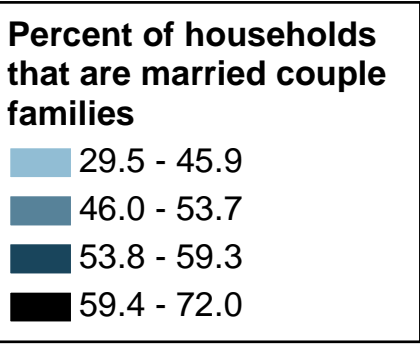

Abbreviation	City/Town Name	Abbreviation	City/Town Name
BA	Barrington	NS	New Shoreham
BR	Bristol	NW	Newport
BU	Burrillville	NK	North Kingstown
CF	Central Falls	NP	North Providence
CH	Charlestown	NS	North Smithfield
CV	Coventry	PA	Pawtucket
CR	Cranston	PO	Portsmouth
CU	Cumberland	PR	Providence
EG	East Greenwich	RI	Richmond
EP	East Providence	SC	Scituate
EX	Exeter	SM	Smithfield
FO	Foster	SK	South Kingstown
GL	Glocester	TI	Tiverton
HO	Hopkinton	WA	Warren
JA	Jamestown	WK	Warwick
JO	Johnston	WG	West Greenwich
LN	Lincoln	WW	West Warwick
LC	Little Compton	WY	Westerly
MI	Middletown	WO	Woonsocket
NA	Narragansett		