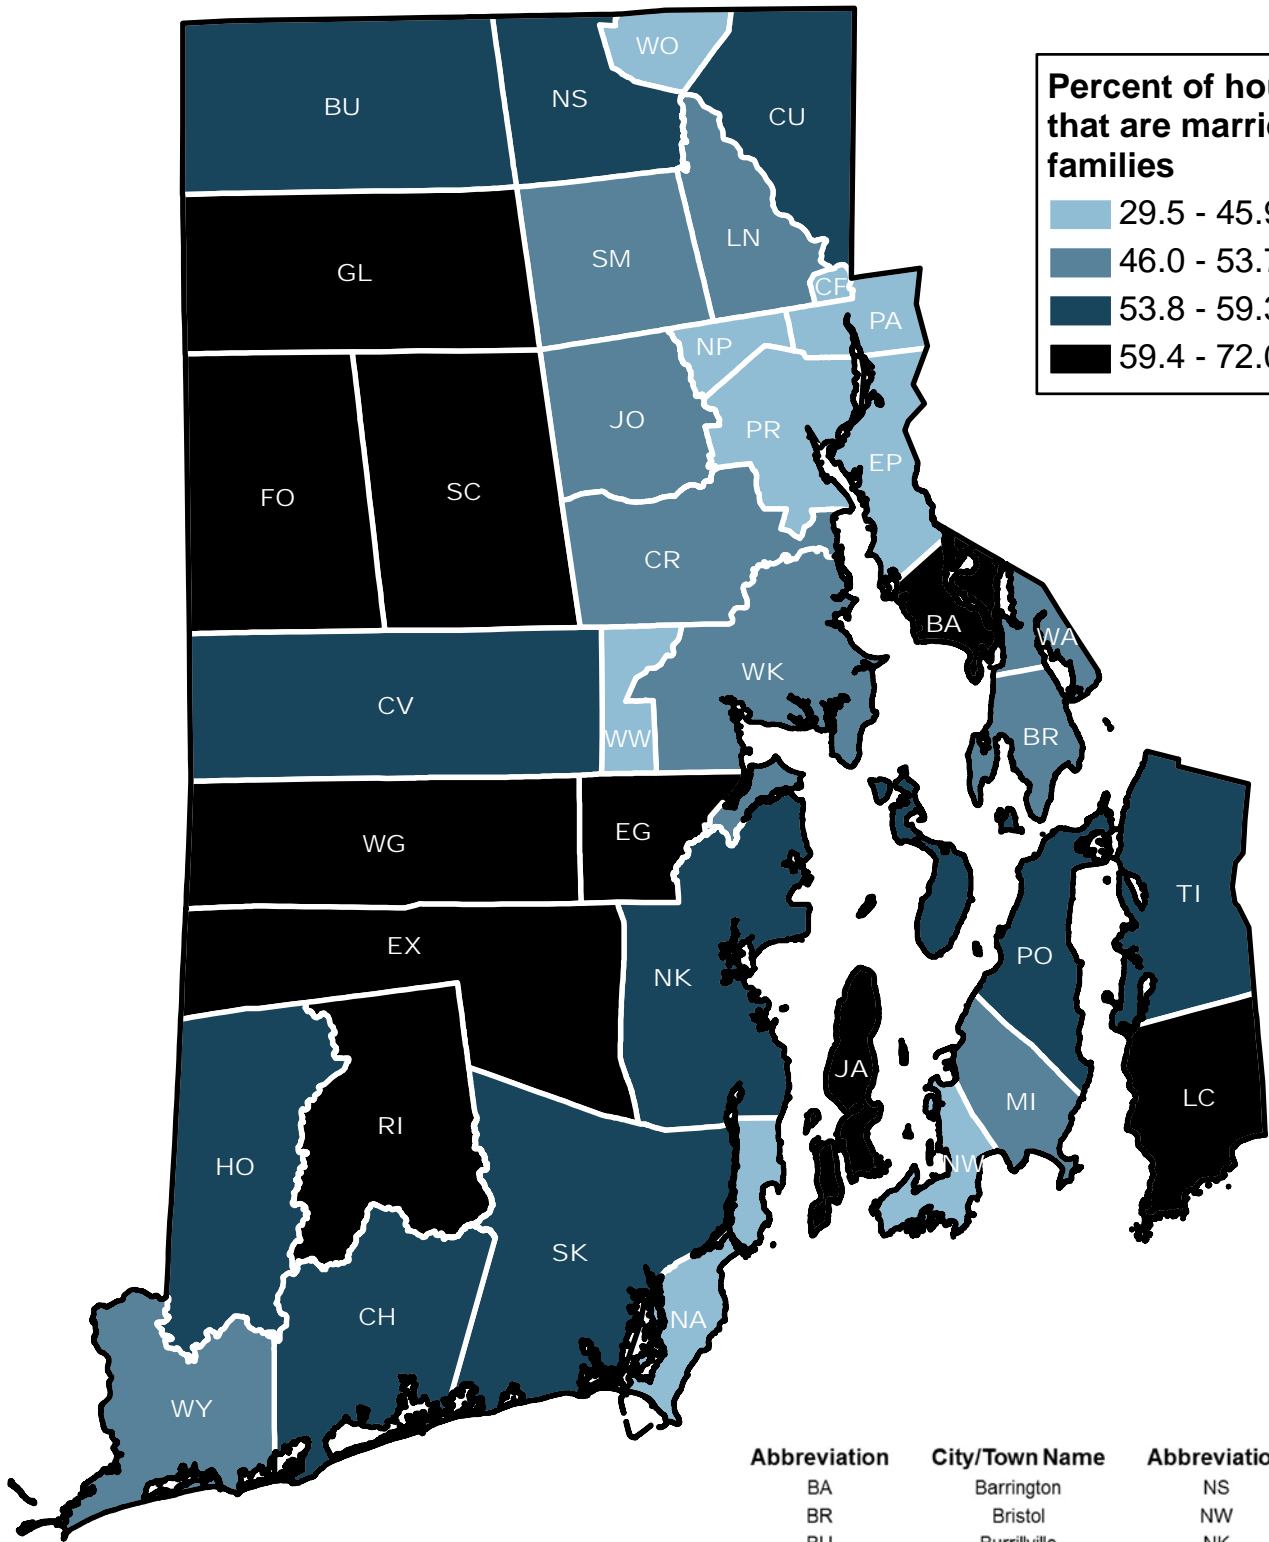

Abbreviation	City/Town Name	Abbreviation	City/Town Name
BA	Barrington	NS	New Shoreham
BR	Bristol	NW	Newport
BU	Burrillville	NK	North Kingstown
CF	Central Falls	NP	North Providence
CH	Charlestown	NS	North Smithfield
CV	Coventry	PA	Pawtucket
CR	Cranston	PO	Portsmouth
CU	Cumberland	PR	Providence
EG	East Greenwich	RI	Richmond
EP	East Providence	SC	Scituate
EX	Exeter	SM	Smithfield
FO	Foster	SK	South Kingstown
GL	Glocester	TI	Tiverton
HO	Hopkinton	WA	Warren
JA	Jamestown	WK	Warwick
JO	Johnston	WG	West Greenwich
LN	Lincoln	WW	West Warwick
LC	Little Compton	WY	Westerly
MI	Middletown	WO	Woonsocket
NA	Narragansett		