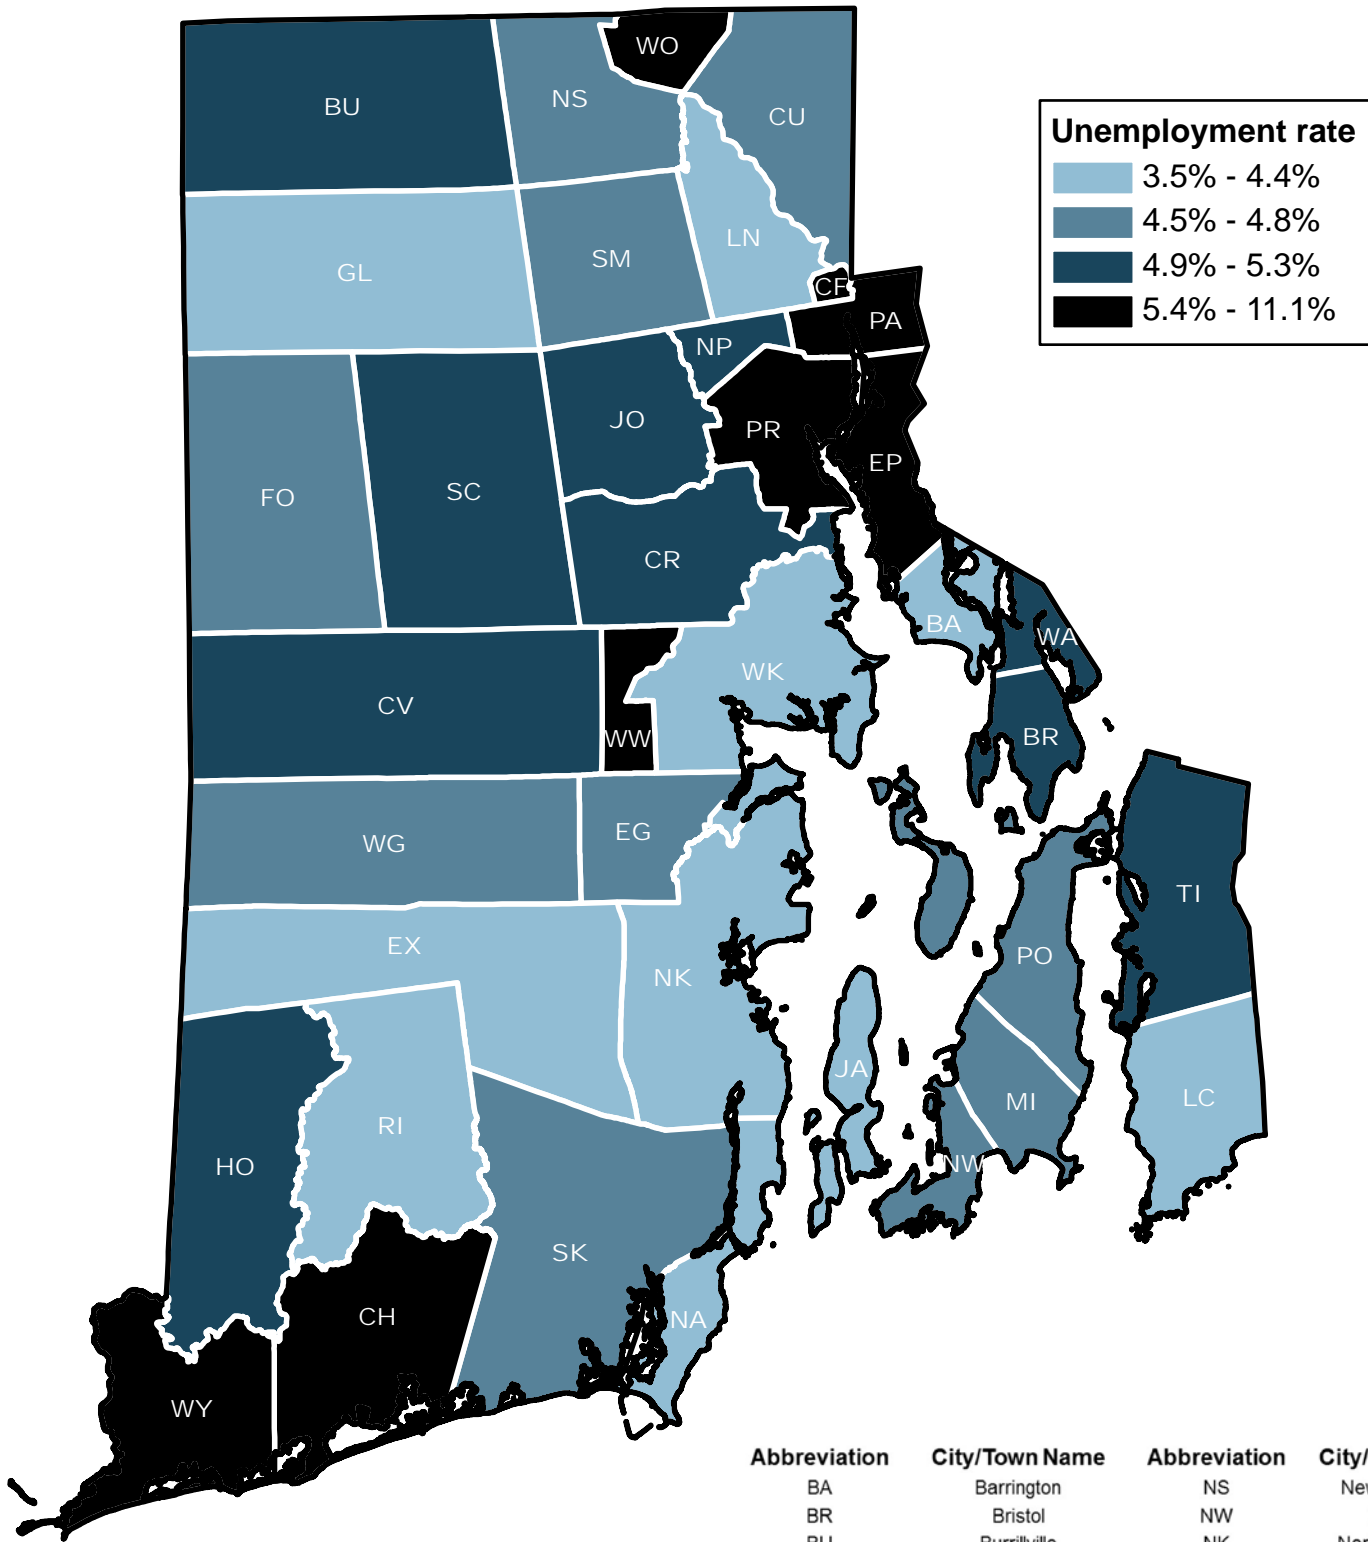

Abbreviation	City/Town Name	Abbreviation	City/Town Name
BA	Barrington	NS	New Shoreham
BR	Bristol	NW	Newport
BU	Burrillville	NK	North Kingstown
CF	Central Falls	NP	North Providence
CH	Charlestown	NS	North Smithfield
CV	Coventry	PA	Pawtucket
CR	Cranston	PO	Portsmouth
CU	Cumberland	PR	Providence
EG	East Greenwich	RI	Richmond
EP	East Providence	SC	Scituate
EX	Exeter	SM	Smithfield
FO	Foster	SK	South Kingstown
GL	Glocester	TI	Tiverton
HO	Hopkinton	WA	Warren
JA	Jamestown	WK	Warwick
JO	Johnston	WG	West Greenwich
LN	Lincoln	WW	West Warwick
LC	Little Compton	WY	Westerly
MI	Middletown	WO	Woonsocket
NA	Narragansett		

**Miles from Providence (centroid) to city/town (centroid)**

- 0.0 - 9.2
- 9.3 - 16.8
- 16.9 - 23.0
- 23.1 - 44.7

Abbreviation	City/Town Name	Abbreviation	City/Town Name
BA	Barrington	NS	New Shoreham
BR	Bristol	NW	Newport
BU	Burrillville	NK	North Kingstown
CF	Central Falls	NP	North Providence
CH	Charlestown	NS	North Smithfield
CV	Coventry	PA	Pawtucket
CR	Cranston	PO	Portsmouth
CU	Cumberland	PR	Providence
EG	East Greenwich	RI	Richmond
EP	East Providence	SC	Scituate
EX	Exeter	SM	Smithfield
FO	Foster	SK	South Kingstown
GL	Glocester	TI	Tiverton
HO	Hopkinton	WA	Warren
JA	Jamestown	WK	Warwick
JO	Johnston	WG	West Greenwich
LN	Lincoln	WW	West Warwick
LC	Little Compton	WY	Westerly
MI	Middletown	WO	Woonsocket
NA	Narragansett		