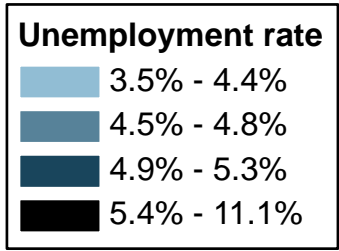

Abbreviation	City/Town Name	Abbreviation	City/Town Name
BA	Barrington	NS	New Shoreham
BR	Bristol	NW	Newport
BU	Burrillville	NK	North Kingstown
CF	Central Falls	NP	North Providence
CH	Charlestown	NS	North Smithfield
CV	Coventry	PA	Pawtucket
CR	Cranston	PO	Portsmouth
CU	Cumberland	PR	Providence
EG	East Greenwich	RI	Richmond
EP	East Providence	SC	Scituate
EX	Exeter	SM	Smithfield
FO	Foster	SK	South Kingstown
GL	Glocester	TI	Tiverton
HO	Hopkinton	WA	Warren
JA	Jamestown	WK	Warwick
JO	Johnston	WG	West Greenwich
LN	Lincoln	WW	West Warwick
LC	Little Compton	WY	Westerly
MI	Middletown	WO	Woonsocket
NA	Narragansett